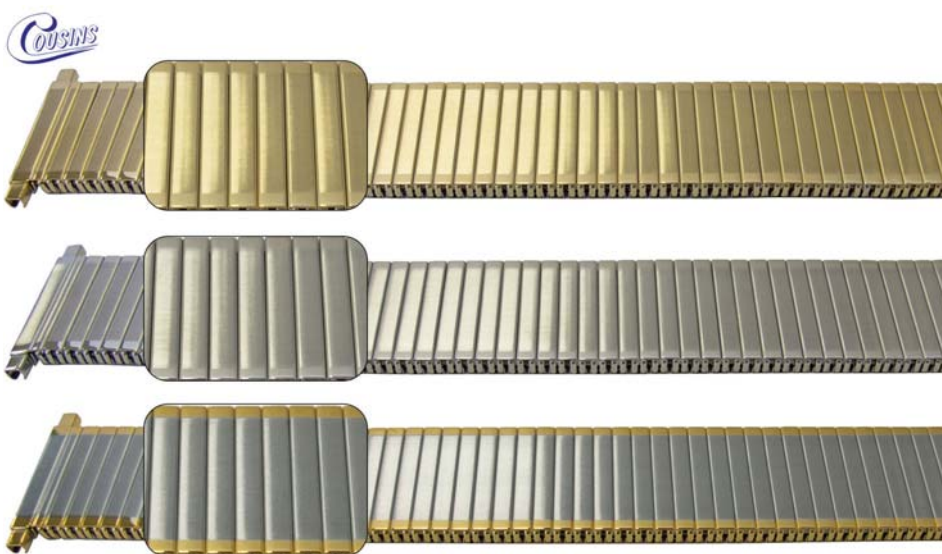

8 to 22mm, Mirror Edge

Expander Bracelet - Squeeze Ends - Mirror Edge

- GP (Gold Plated)
- SS (Stainless Steel)
- 2T (Two Tone)
- Squeeze ends (sizes 8mm to 22mm)

Dimensions:

- Bracelet Fitting x (Maximum Bracelet Width)