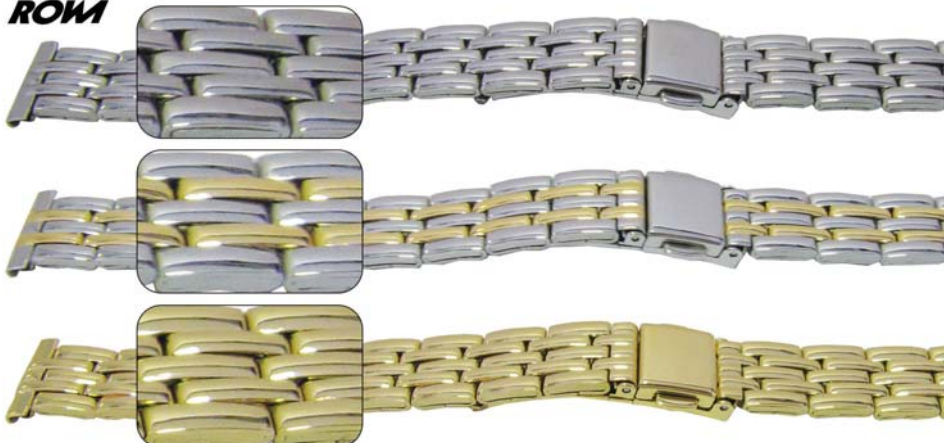

Code	Description	UOM	Price
RW302895	10 - 14mm (11 x 11mm) SS	EACH	£7.55
RW302896	10 - 14mm (11 x 11mm) 2T	EACH	£10.95

Code	Description	UOM	Price
RW305465	10 - 14mm (11 x 11mm) GP	EACH	£11.95