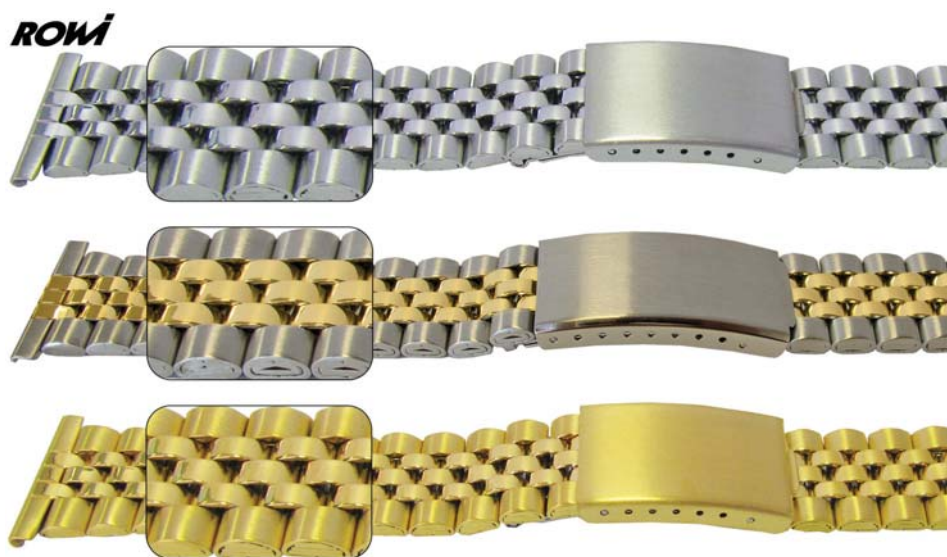

Code	Description	UOM	Price
RW302664	18 - 22mm (18 x 16mm) SS	EACH	£8.25
RW302663	18 - 22mm (18 x 16mm) 2T	EACH	£11.95

Code	Description	UOM	Price
RW305417	18 - 22mm (18 x 16mm) GP	EACH	£12.95

18 to 22mm Fitting

Bracelet - File to Fit – Centre Fold Clasp

- SS (Stainless Steel)
- Straight Ends
- Length 170mm
- File to fit (sizes 18mm to 22mm)

Dimensions:

- Bracelet Fitting x (Maximum Bracelet Width x Clasp Fitting Width)