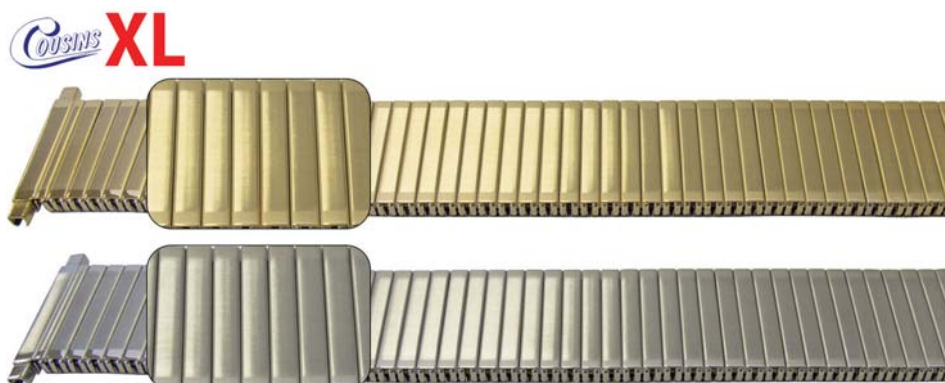

16 to 24mm, Mirror Edge - XL

Expander Bracelet - Squeeze Ends - Mirror Edge

- GP (Gold Plated)
- SS (Stainless Steel)
- Squeeze ends (sizes 16mm to 24mm)

Dimensions:

- Bracelet Fitting x (Maximum Bracelet Width)
- Overall length: 180 to 185mm