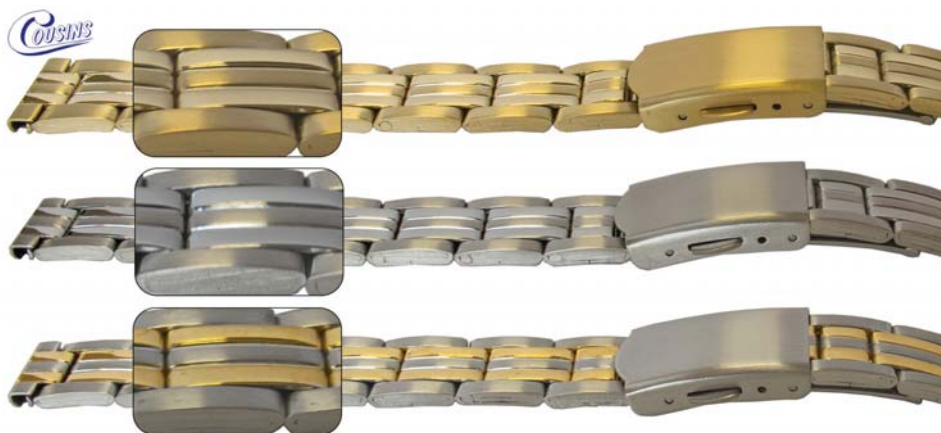

SPRING CLASP BRACELETS

- Dual Push Buttons
- Spring Release
- Adjustable/Removable Clasp & Links

- Quality Bracelets, Competitively Priced
- Various Sizes, Modify to Fit
- Various Colours & Finishes

10 to 12mm Fitting

Bracelet – Spring Loaded Centre Clasp

- GP (Gold Plated)
- SS (Stainless Steel)
- 2T (Two Tone)
- Sizes 10mm & 12mm

Dimensions:

- Bracelet Fitting x (Maximum Bracelet Width x Clasp Fitting Width)

Code	Description	UOM	Price
B39360	10mm (10 x 10mm) GP	EACH	£4.25
B39361	10mm (10 x 10mm) SS	EACH	£2.95
B39362	10mm (10 x 10mm) 2T	EACH	£3.50

Code	Description	UOM	Price
B39366	12mm (12 x 10mm) GP	EACH	£4.25
B39367	12mm (12 x 10mm) SS	EACH	£2.95
B39368	12mm (12 x 10mm) 2T	EACH	£3.50

12 to 14mm Fitting

Bracelet – Spring Loaded Centre Clasp

- GP (Gold Plated)
- SS (Stainless Steel)
- Sizes 12mm & 14mm

Dimensions:

- Bracelet Fitting x (Maximum Bracelet Width x Clasp Fitting Width)