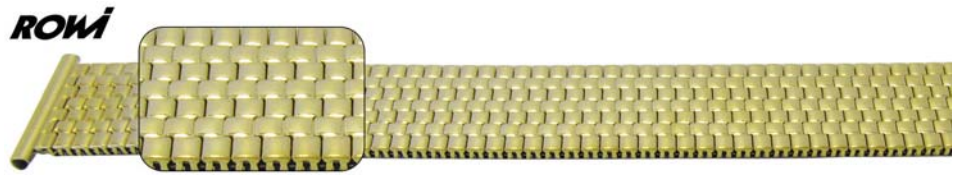

Expander Bracelet – Bar Ends

- Fixoflex “S”
- Straight End - File to fit (if required)
- Gold Plated (GP)
- Stainless Steel (SS)

Dimensions:

- Bracelet Fitting x (Maximum Bracelet Width)

Code	Description	UOM	Price
RW385103	16 to 18mm (16mm) GP	EACH	£10.50
RW380309	16 to 18mm (16mm) SS	EACH	£8.95

Code	Description	UOM	Price
RW385112	18 to 22mm (18mm) GP	EACH	£10.50
RW380363	18 to 22mm (18mm) SS	EACH	£8.95

16 to 20mm Fixoflex S

Expander Bracelet – Bar Ends

- Fixoflex “S”
- Straight End - File to fit (if required)
- Gold Plated (GP)
- Stainless Steel (SS)

Dimensions:

- Bracelet Fitting x (Maximum Bracelet Width)

Code	Description	UOM	Price
RW387020	16 to 20mm (16mm) GP	EACH	£12.95

18 to 20mm Fixoflex (VR)

Expander Bracelet – Bar Ends - (VR) Value Range

- Fixoflex “Flex”
- Straight End - File to fit (if required)
- Gold Plated (GP)
- Stainless Steel (SS)