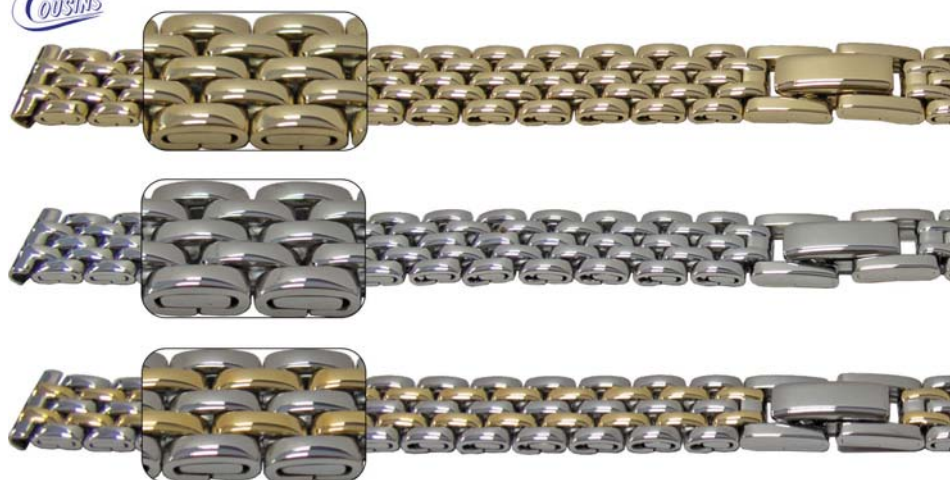

Code	Description	UOM	Price
B37536	10mm (9 x 9mm) GP	EACH	£4.40
B37532	10mm (9 x 9mm) SS	EACH	£3.15
B37534	10mm (9 x 9mm) 2T	EACH	£3.65

Code	Description	UOM	Price
B37537	12mm (9 x 9mm) GP	EACH	£4.40
B37533	12mm (9 x 9mm) SS	EACH	£3.15
B37535	12mm (9 x 9mm) 2T	EACH	£3.65

10 to 12mm Fitting

Bracelet - File to Fit - Milanese - Centre Opening

- GP (Gold Plated)
- SS (Stainless Steel)
- File to fit (sizes 10mm to 12mm)

Dimensions:

- Bracelet Fitting x (Maximum Bracelet Width x Clasp Fitting Width)