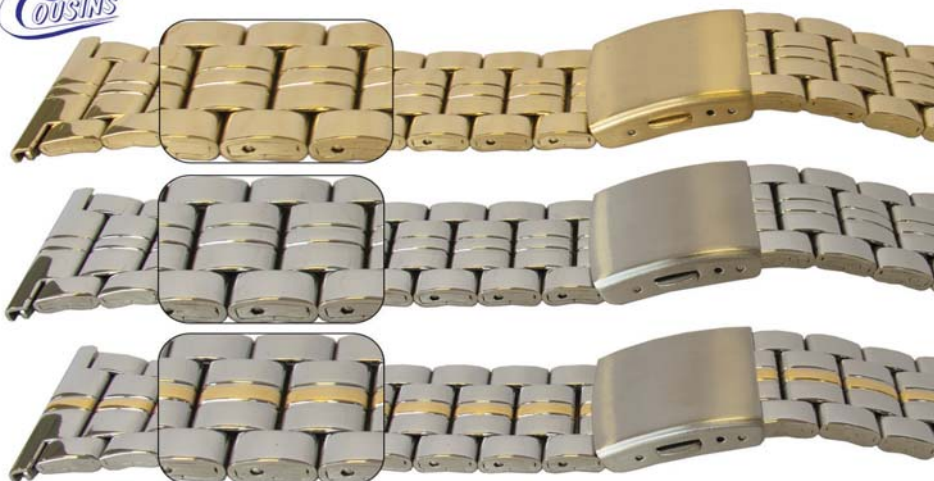

26 to 28mm Fitting

Bracelet – Spring Loaded Centre Clasp

- GP (Gold Plated)
- SS (Stainless Steel)
- 2T (Two Tone)
- Sizes 26mm & 28mm

Dimensions:

- Bracelet Fitting x (Maximum Bracelet Width x Clasp Fitting Width)

Code	Description	UOM	Price
B38949	26mm (20 x 20mm) GP	EACH	£3.95
B38950	26mm (20 x 20mm) SS	EACH	£2.95
B38951	26mm (20 x 20mm) 2T	EACH	£3.35

Code	Description	UOM	Price
B38952	28mm (20 x 20mm) GP	EACH	£3.95
B38953	28mm (20 x 20mm) SS	EACH	£2.95
B38954	28mm (20 x 20mm) 2T	EACH	£3.35

ROWI SPRING BRACELETS

- Dual Push Buttons
- Spring Release
- Adjustable/Removable Clasp & Links

- Quality Bracelets, Competitively Priced
- Various Sizes, Modify to Fit
- Various Colours & Finishes

10 to 14mm Fitting

Bracelet – File to Fit - Spring Loaded Centre Clasp

- Straight End
- 14mm can be cut / filed to 10mm
- Length 170mm
- Actual Bracelet Link Width 12mm
- File to fit (sizes 10mm to 14mm)

Dimensions:

- Bracelet Fitting x (Maximum Bracelet Width x Clasp Fitting Width)