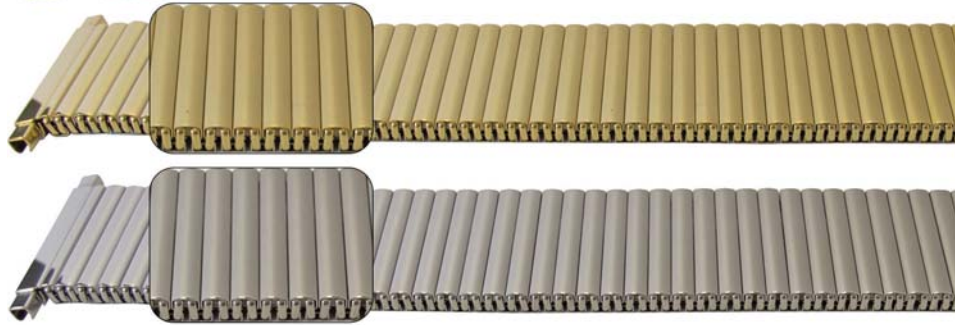

20 to 24mm, Full Mirror - XL

Expander Bracelet - Squeeze Ends - Full Mirror

- GP (Gold Plated)
- SS (Stainless Steel)
- Squeeze ends (sizes 20mm to 24mm)

Dimensions:

- Bracelet Fitting x (Maximum Bracelet Width)
- Overall length: 180 to 185mm

Code	Description	UOM	Price
B39979	20 to 24mm (24mm) GP, XL	EACH	£3.15

Code	Description	UOM	Price
B39980	20 to 24mm (24mm) SS, XL	EACH	£2.65

ROWI EXPANDER BRACELETS

- Fixoflex S = Top Line
- Flex = Value Line (VR)
- BC = Back Catalogue
- Removable Links
- Quality Bracelets, Competitively Priced
- Various Sizes, Modify to Fit
- Various Colours & Finish's
- Straight or Telescopic Ends

8 to 18mm Fixoflex (VR)

Expander Bracelet – Bar Ends - (VR) Value Range

- Fixoflex "Flex"
- Straight End - File to fit (if required)
- Gold Plated (GP)
- Stainless Steel (SS)

Dimensions:

- Bracelet Fitting x (Maximum Bracelet Width)