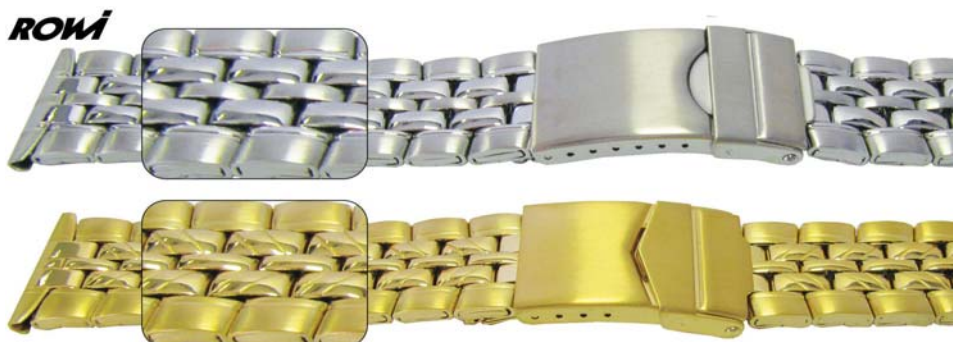

18 to 22mm Fitting

Bracelet - File to Fit – Centre Fold Safety Clasp

- Straight End
- 22mm can be cut / filed to 18mm
- Length 170mm
- Actual Bracelet Link Width 18mm to 20mm (widest)
- File to fit (sizes 18mm to 22mm)

Dimensions:

- Bracelet Fitting x (Maximum Bracelet Width x Clasp Fitting Width)

Code	Description	UOM	Price
RW303442	18 - 22mm (20 x 18mm) SS	EACH	£7.75

Code	Description	UOM	Price
RW305655	18 - 22mm (20 x 18mm) GP	EACH	£12.50