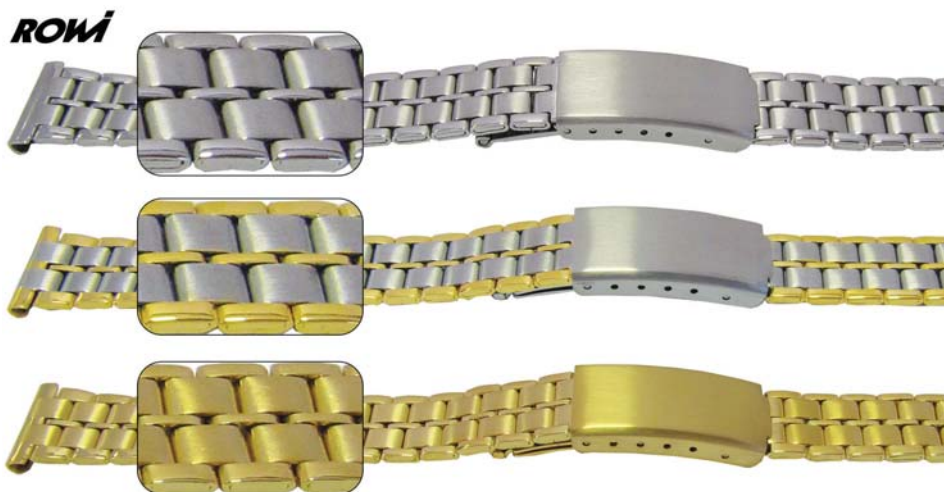

REGULAR CLASP BRACELETS

- with Regular Catch
- 3 Fold Release
- Adjustable/Removable Clasp & Links
- Quality Bracelets, Competitively Priced
- Various Sizes, Modify to Fit
- Various Colours & Finishes

10 to 14mm Fitting

Bracelet - File to Fit – Centre Fold Clasp

- Straight End
- 14mm can be cut / filed to 10mm
- Length 170mm
- Actual Bracelet Link Width 11mm to 12mm (widest)
- File to fit (sizes 10mm to 14mm)

Dimensions:

- Bracelet Fitting x (Maximum Bracelet Width x Clasp Fitting Width)

Code	Description	UOM	Price
RW302808	10 - 14mm (12 x 11mm) SS	EACH	£6.50
RW302809	10 - 14mm (12 x 11mm) 2T	EACH	£11.50

Code	Description	UOM	Price
RW305420	10 - 14mm (12 x 11mm) GP	EACH	£11.60

12 to 16mm Fitting

Bracelet – File to Fit - Centre Fold Clasp

- GP (Gold Plated)
- SS (Stainless Steel)
- 2T (Two Tone)
- Straight End
- Length 170mm
- File to fit (sizes 12mm to 16mm)

Dimensions:

- Bracelet Fitting x (Maximum Bracelet Width x Clasp Fitting Width)