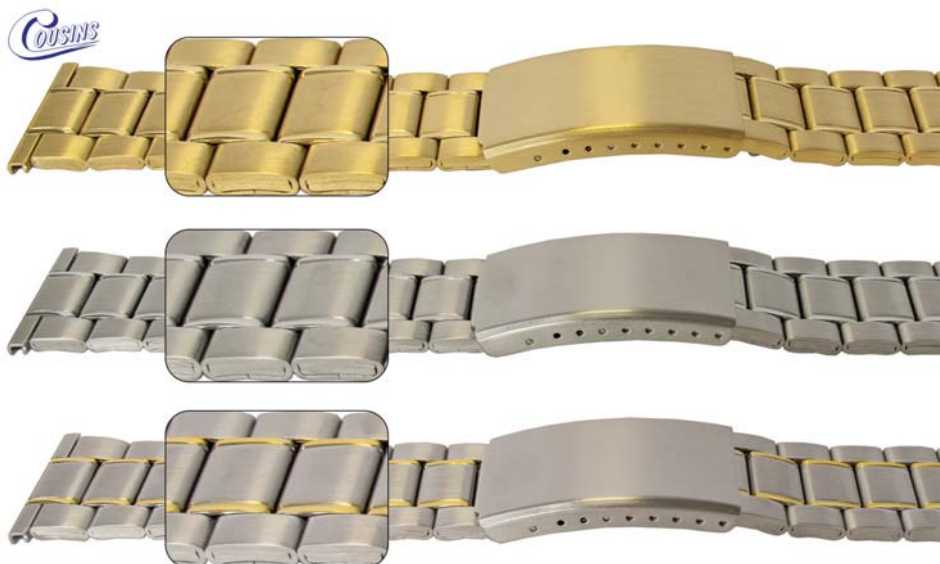

Ref: B42020
See Page: 1053

18 to 22mm Fitting

Bracelet - Centre Fold Clasp

- GP (Gold Plated)
- SS (Stainless Steel)
- 2T (Two Tone)
- Sizes 18mm, 20mm & 22mm

Dimensions:

- Bracelet Fitting x (Maximum Bracelet Width x Clasp Fitting Width)