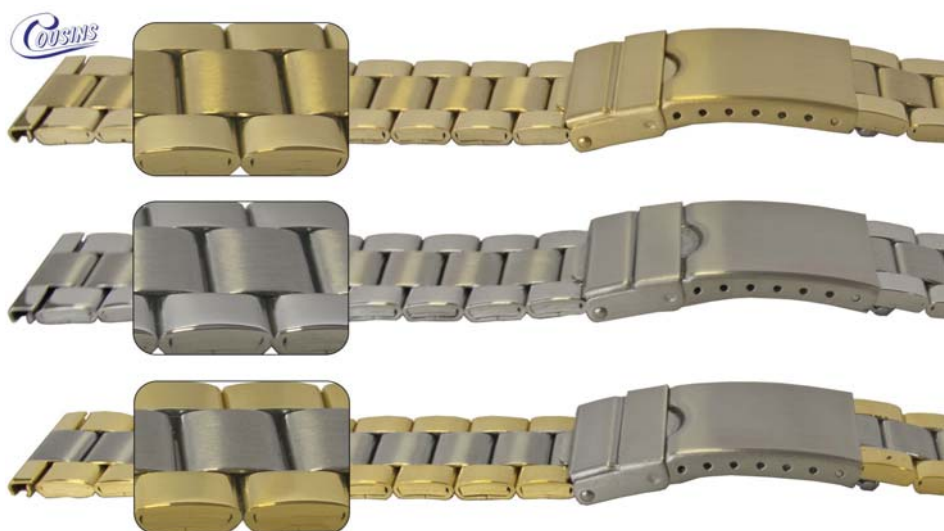

Code	Description	UOM	Price
B39384	16mm (16 x 14mm) GP	EACH	£4.25
B39385	16mm (16 x 14mm) SS	EACH	£2.95

Code	Description	UOM	Price
B39386	16mm (16 x 14mm) 2T	EACH	£3.50

16 to 21mm Fittings

Bracelet - Squeeze Ends - Centre Fold Safety Clasp