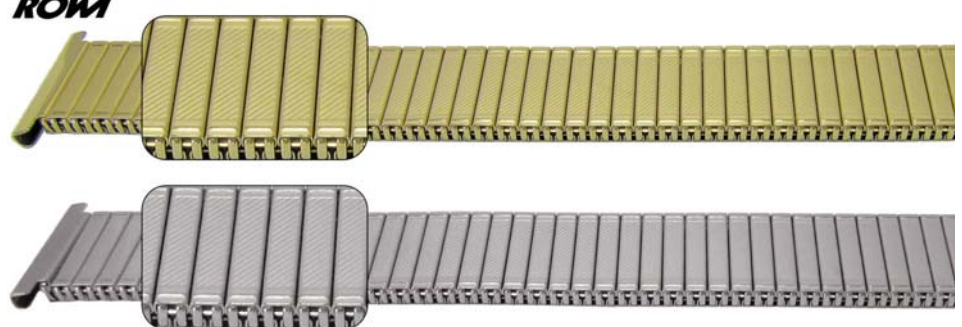

8 to 18mm Fixoflex (VR)

Expander Bracelet – Bar Ends - (VR) Value Range

- Fixoflex "Flex"
- Straight End - File to fit (if required)
- Gold Plated (GP)
- Stainless Steel (SS)

Dimensions:

- Bracelet Fitting x (Maximum Bracelet Width)