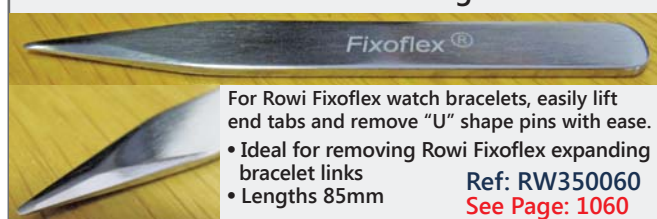

Rowi Bracelet Shortening Tool

For Rowi Fixoflex watch bracelets, easily lift end tabs and remove "U" shape pins with ease.

- Ideal for removing Rowi Fixoflex expanding bracelet links
- Lengths 85mm

Ref: RW350060
See Page: 1060

Bracelet Filing Block, Cousins

- Held in vice.
- Ensures a quick and easy method of filing the ends of bracelets for the band that requires a small adjustment to be made.
- Will take most sizes of bracelets (12 grooves).

Ref: B7989
See Page: 1060