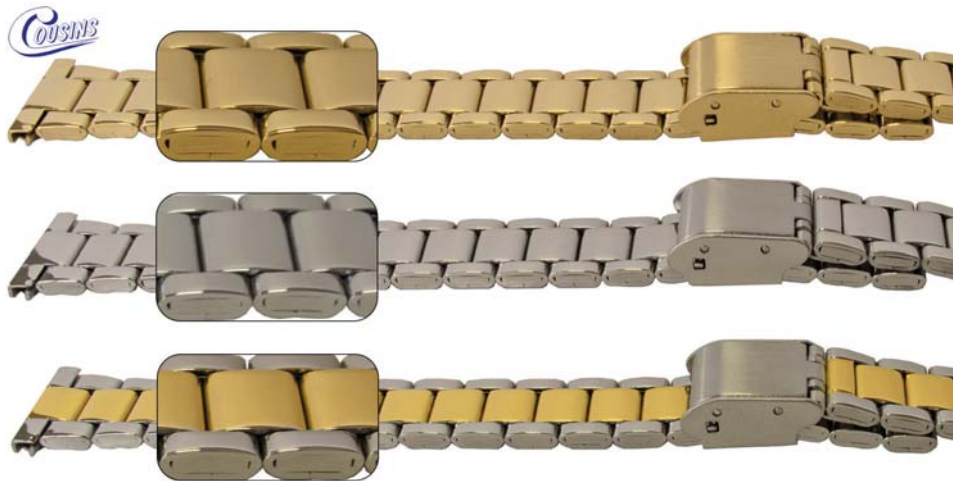

Code	Description	UOM	Price
B38575	10mm (12 x 10mm) GP	EACH	£3.95
B38572	10mm (12 x 10mm) SS	EACH	£2.75
B38578	10mm (12 x 10mm) 2T	EACH	£3.25
B38576	12mm (12 x 10mm) GP	EACH	£3.95
B38573	12mm (12 x 10mm) SS	EACH	£2.75

Code	Description	UOM	Price
B38579	12mm (12 x 10mm) 2T	EACH	£3.25
B38577	14mm (12 x 10mm) GP	EACH	£3.95
B38574	14mm (12 x 10mm) SS	EACH	£2.75
B38580	14mm (12 x 10mm) 2T	EACH	£3.25

Paper Repair Job Envelopes

Ref: C9830
See Page: 1198