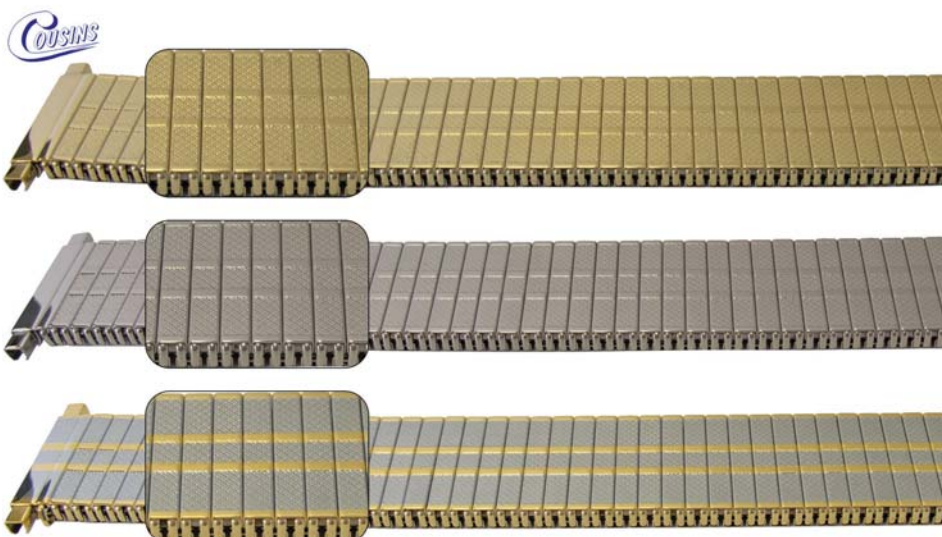

Code	Description	UOM	Price
B37564	14 to 18mm (14mm) GP	EACH	£3.25
B37562	14 to 18mm (14mm) SS	EACH	£2.55
B37563	14 to 18mm (14mm) 2T	EACH	£2.95

Code	Description	UOM	Price
B37567	18 to 22mm (18mm) GP	EACH	£3.25
B37565	18 to 22mm (18mm) SS	EACH	£2.55
B37566	18 to 22mm (18mm) 2T	EACH	£2.95