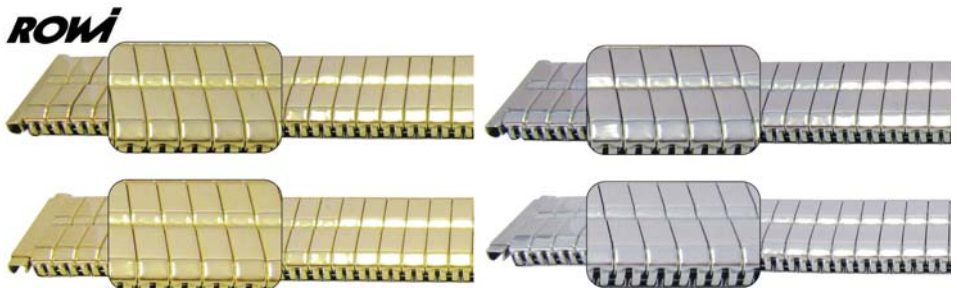

Code	Description	UOM	Price
RW385359	20 to 22mm (20mm) GP, SE	EACH	£11.44
RW383323	20 to 22mm (20mm) SS, SE	EACH	£9.94

Code	Description	UOM	Price
RW385369	20 to 22mm (20mm) GP, TE	EACH	£12.14
RW383333	20 to 22mm (20mm) SS, TE	EACH	£10.94

20 to 22mm Fixoflex S

Expander Bracelet – Squeeze or Bar Ends

- Fixoflex "S"
- Straight End (SE) - File to fit (if required)
- Telescopic End (TE)
- Gold Plated (GP)
- Stainless Steel (SS)

Dimensions:

- Bracelet Fitting x (Maximum Bracelet Width)