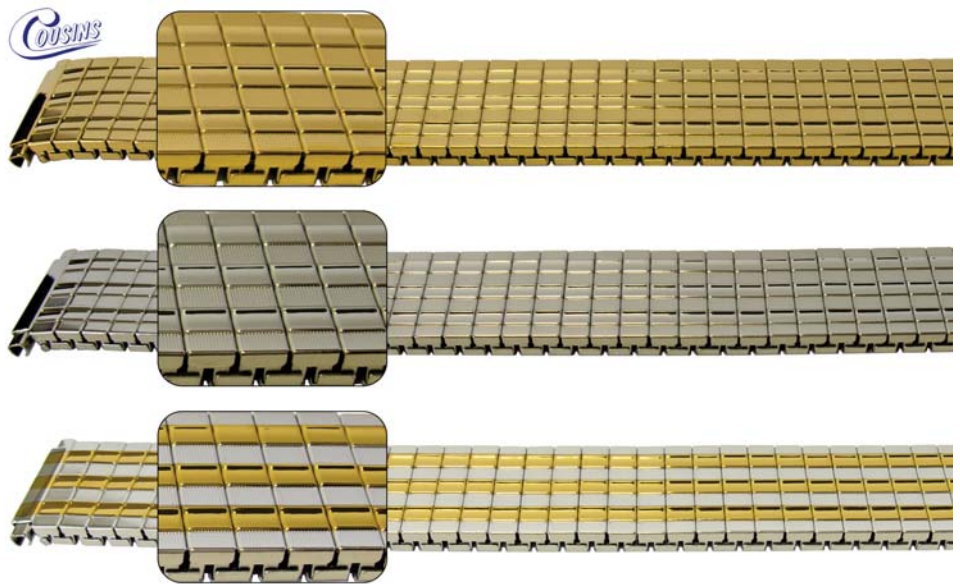

Expander Bracelet - Squeeze Ends - Pattern Mirror

- GP (Gold Plated)
- SS (Stainless Steel)
- 2T (Two Tone)
- Squeeze ends (sizes 11mm to 20mm)

Dimensions:

- Bracelet Fitting x (Maximum Bracelet Width)

Code	Description	UOM	Price
B38521	11mm to 15mm (11mm) GP	EACH	£2.50
B38518	11mm to 15mm (11mm) SS	EACH	£2.10
B38524	11mm to 15mm (11mm) 2T	EACH	£2.50
B38522	15mm to 19mm (15mm) GP	EACH	£2.50
B38519	15mm to 19mm (15mm) SS	EACH	£2.10