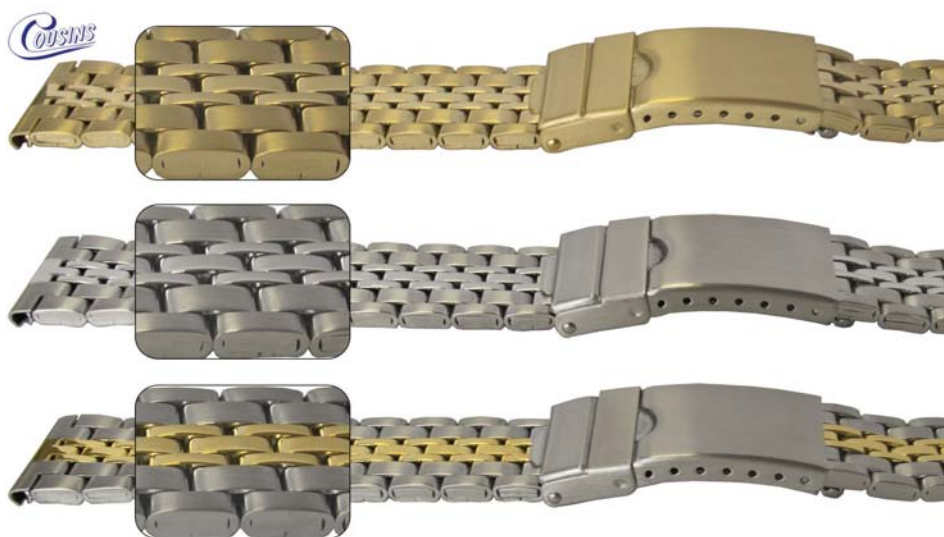

Code	Description	UOM	Price
B39390	16mm (16 x 14mm) GP	EACH	£4.50
B39391	16mm (16 x 14mm) SS	EACH	£3.05

Code	Description	UOM	Price
B39392	16mm (16 x 14mm) 2T	EACH	£3.55

16mm Fitting

Bracelet - Centre Fold Safety Clasp

- GP (Gold Plated)
- SS (Stainless Steel)
- 2T (Two Tone)
- Sizes 16mm

Dimensions:

- Bracelet Fitting x (Maximum Bracelet Width x Clasp Fitting Width)