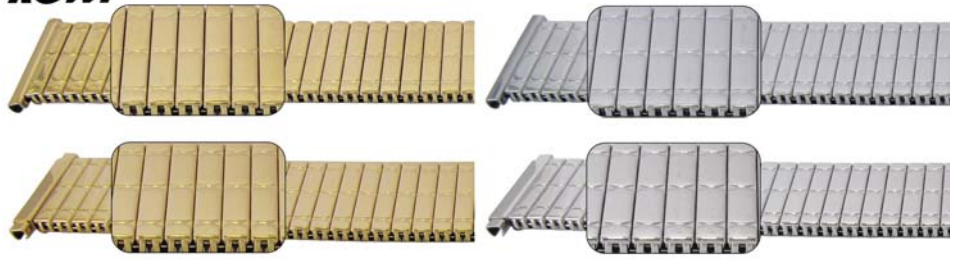

12 to 18mm Fixoflex S

Expander Bracelet – Squeeze or Bar Ends

- Fixoflex "S"
- Straight End (SE) - File to fit (if required)
- Telescopic End (TE)
- Gold Plated (GP)
- Stainless Steel (SS)

Dimensions:

- Bracelet Fitting x (Maximum Bracelet Width)

ROWI