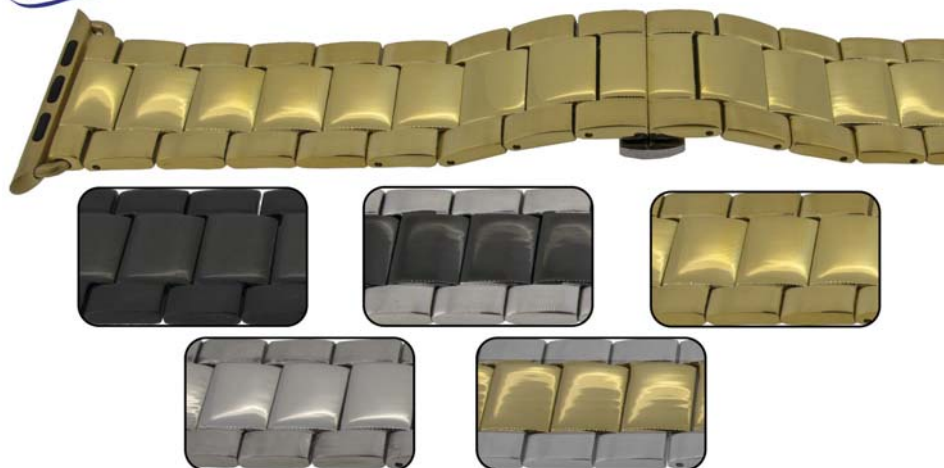

iWATCH STYLE BRACELETS

- Dual Push Buttons
- Spring Release
- with Removable Links
- Quality Bracelets, Competitively Priced
- Popular 38 & 42mm Sizes
- Various Colours & Finishes

iWatch Style Bracelets (Adapter Fitting)

iWatch Style Bracelets - With Adapter

- To fit Apple iWatch
- Supplied with iWatch Strap Adapters
- 38 or 42mm
- Each bracelet supplied with iWatch adapter screwdriver and spare screw

Colours:

- Black
- Black and Stainless Steel (SS)
- Gold Plated
- Stainless Steel
- Two Tone

Code	Description	UOM	Price
S41970	Black 38mm iWatch Bracelet	EACH	£15.95
S41971	Black 42mm iWatch Bracelet	EACH	£15.95
S41976	Black & SS 38mm iWatch Bracelet	EACH	£15.95
S41977	Black & SS 42mm iWatch Bracelet	EACH	£15.95
S41972	Gold Plated 38mm iWatch Bracelet	EACH	£15.95

Code	Description	UOM	Price
S41973	Gold Plated 42mm iWatch Bracelet	EACH	£15.95
S41978	Stainless Steel 38mm iWatch Bracelet	EACH	£14.95
S41979	Stainless Steel 42mm iWatch Bracelet	EACH	£14.95
S41974	Two Tone 38mm iWatch Bracelet	EACH	£15.95
S41975	Two Tone 42mm iWatch Bracelet	EACH	£15.95

iWatch Style Bracelets (Integrated Fitting)

iWatch Style Bracelets - With Integrated Fitting

- To fit Apple iWatch
- Supplied with integrated fitting
- 42mm

Colours:

- Black
- Gold Plated
- Rose Gold Plated
- Stainless Steel