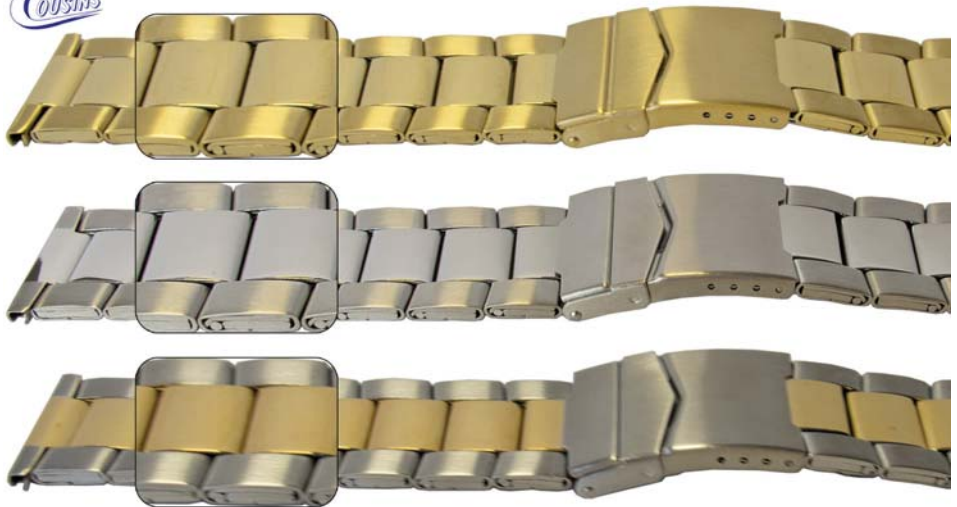

20 to 22mm Fitting

Bracelet - File to Fit - Centre Fold Safety Clasp

- GP (Gold Plated)
- SS (Stainless Steel)
- 2T (Two-Tone)
- 20mm & 22mm

Dimensions:

- Bracelet Fitting x (Maximum Bracelet Width x Clasp Fitting Width)