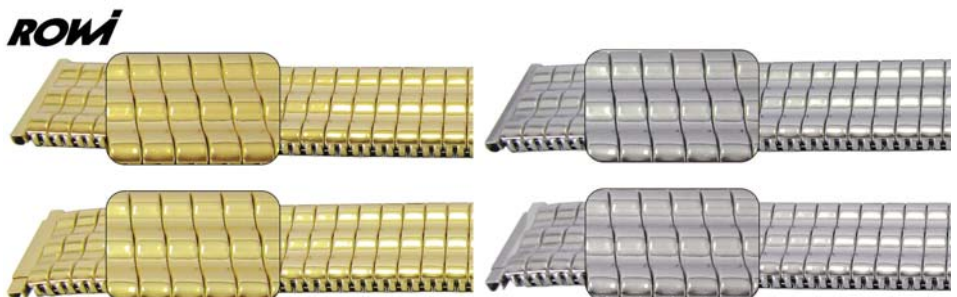

- Bracelet Fitting x (Maximum Bracelet Width)

Code	Description	UOM	Price
RW381013	20 to 22mm (20mm) Black & White	EACH	£49.95

20 to 22mm Fixoflex S

Expander Bracelet – Bar or Squeeze Ends

- Fixoflex "S"
- Straight End (SE) - File to fit (if required)
- Telescopic End (TE)
- Gold Plated (GP)
- Stainless Steel (SS)

Dimensions:

- Bracelet Fitting x (Maximum Bracelet Width)

Code	Description	UOM	Price
RW385359	20 to 22mm (20mm) GP, SE	EACH	£11.44
RW383323	20 to 22mm (20mm) SS, SE	EACH	£9.94

Code	Description	UOM	Price
RW385369	20 to 22mm (20mm) GP, TE	EACH	£12.14
RW383333	20 to 22mm (20mm) SS, TE	EACH	£10.94

20 to 22mm Fixoflex S

Expander Bracelet – Squeeze or Bar Ends

- Fixoflex "S"
- Straight End (SE) - File to fit (if required)
- Telescopic End (TE)
- Gold Plated (GP)
- Stainless Steel (SS)

Dimensions:

- Bracelet Fitting x (Maximum Bracelet Width)