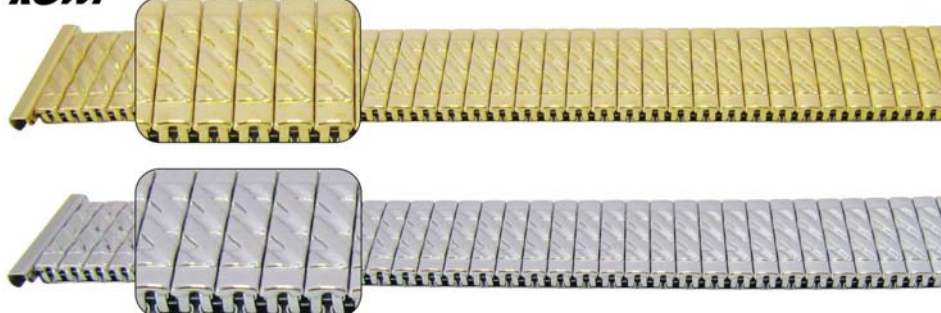

8 to 18mm Fixoflex S

Expander Bracelet – Bar Ends

- Fixoflex "S"
- Straight End - File to fit (if required)
- Gold Plated (GP)
- Stainless Steel (SS)

Dimensions:

- Bracelet Fitting x (Maximum Bracelet Width)

ROWI