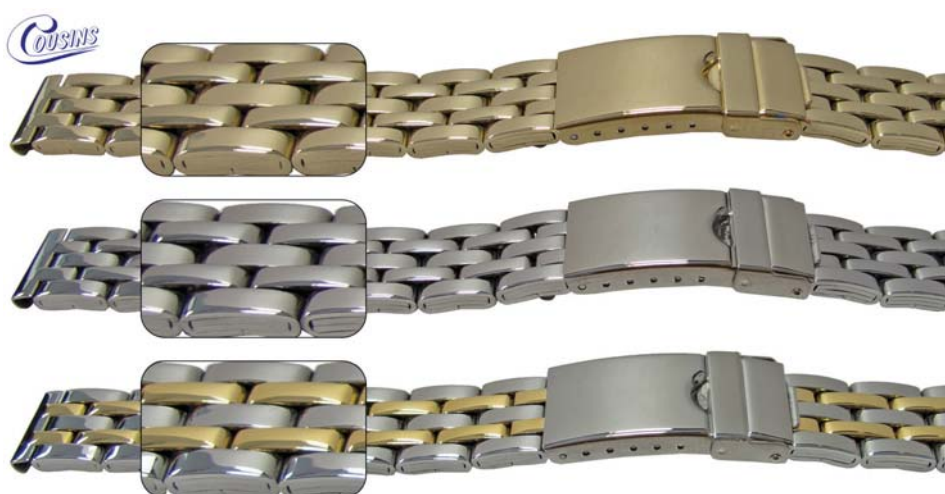

Code	Description	UOM	Price
B37494	14mm (14 x 14mm) GP	EACH	£4.05
B37490	14mm (14 x 14mm) SS	EACH	£2.80
B37492	14mm (14 x 14mm) 2T	EACH	£3.30

Code	Description	UOM	Price
B37495	16mm (14 x 14mm) GP	EACH	£4.05
B37491	16mm (14 x 14mm) SS	EACH	£2.80
B37493	16mm (14 x 14mm) 2T	EACH	£3.30