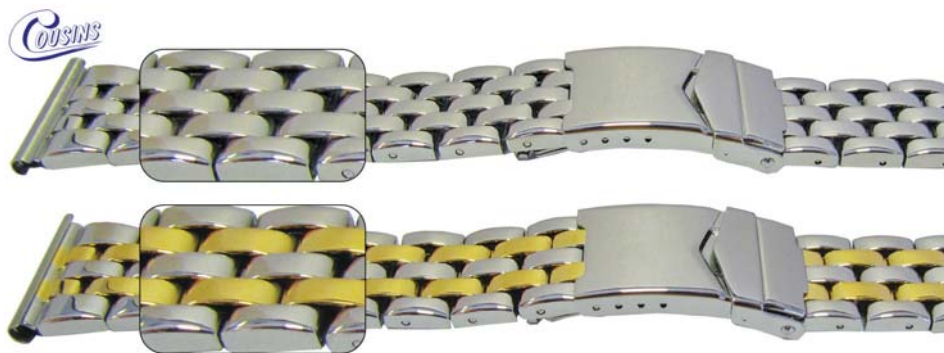

20 to 22mm Fitting

Bracelet - Semi Solid - Centre Fold Safety Clasp

- Semi Solid
- Highly Polished
- SS (Stainless Steel)
- 2T (Two-Tone)
- File to fit (sizes 20mm to 22mm)

Dimensions:

- Bracelet Fitting x (Maximum Bracelet Width x Clasp Fitting Width)

Code	Description	UOM	Price
B31682	20 - 22mm (20 x 16mm) SS	EACH	£5.65

Code	Description	UOM	Price
B31685	20 - 22mm (20 x 16mm) 2T	EACH	£6.45

20 to 24mm Fitting

Bracelet - Centre Fold Spring Loaded Safety Clasp

- GP (Gold Plated)
- SS (Stainless Steel)
- 2T (Two Tone)
- Sizes 20mm, 22mm & 24mm

Dimensions:

- Bracelet Fitting x (Maximum Bracelet Width x Clasp Fitting Width)