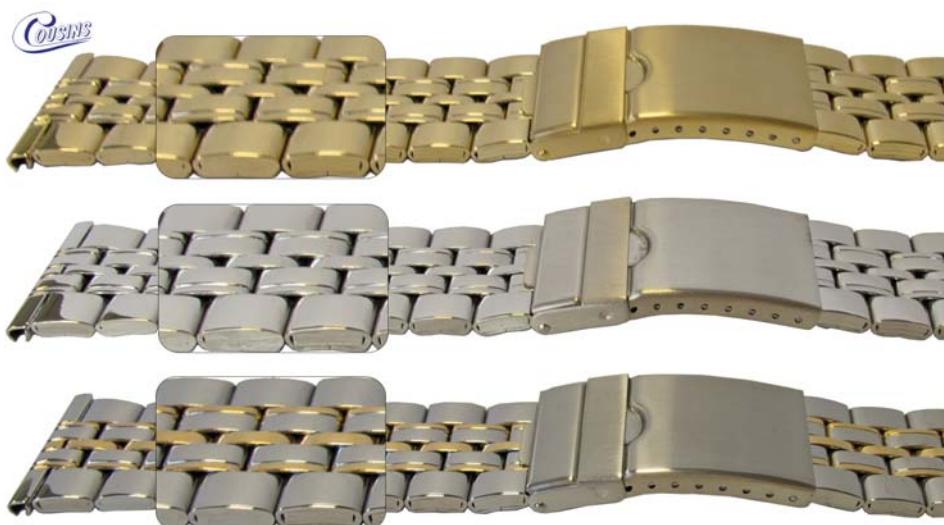

Code	Description	UOM	Price
B38910	20mm (22 x 20mm) GP	EACH	£3.85
B38911	20mm (22 x 20mm) SS	EACH	£2.75
B38912	20mm (22 x 20mm) 2T	EACH	£3.15
B38913	22mm (22 x 20mm) GP	EACH	£3.85
B38914	22mm (22 x 20mm) SS	EACH	£2.75

Code	Description	UOM	Price
B38915	22mm (22 x 20mm) 2T	EACH	£3.15
B38916	24mm (22 x 20mm) GP	EACH	£3.85
B38917	24mm (22 x 20mm) SS	EACH	£2.75
B38918	24mm (22 x 20mm) 2T	EACH	£3.15