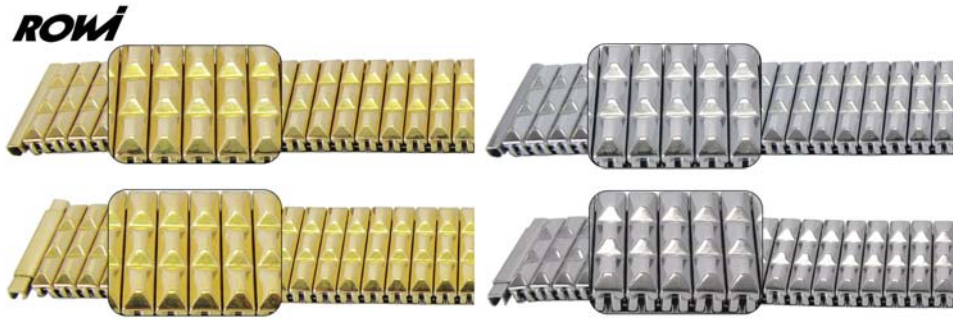

20 to 22mm Fixoflex S

Expander Bracelet – Squeeze or Bar Ends

- Fixoflex "S"
- Straight End (SE) - File to fit (if required)
- Telescopic End (TE)
- Gold Plated (GP)
- Stainless Steel (SS)

Dimensions:

- Bracelet Fitting x (Maximum Bracelet Width)