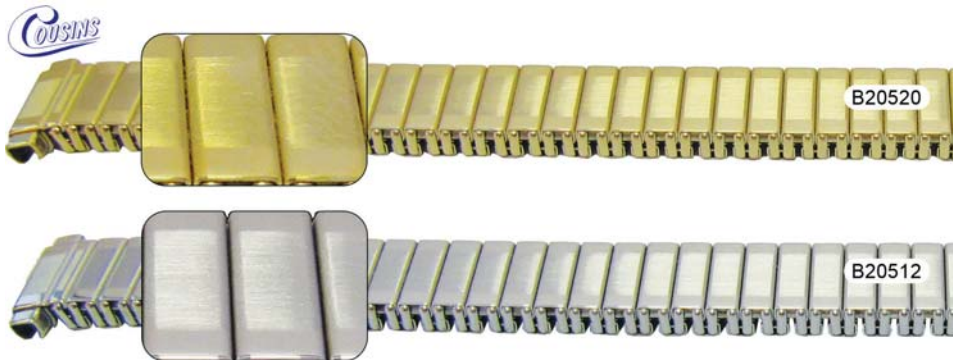

8 to 12mm Fitting

Expander Bracelet - Squeeze Ends - Back Catalogue (BC)

- 8mm Body
- Straight side clip removal
- Gold Plate
- Stainless Steel
- Squeeze ends (sizes 8mm to 12mm)

Dimensions:
• Bracelet Fitting x (Maximum Bracelet Width)

Code	Description	UOM	Price
B20520	8 to 12mm (8mm) GP	EACH	£4.00

Code	Description	UOM	Price
B20512	8 to 12mm (8mm) SS	EACH	£3.25