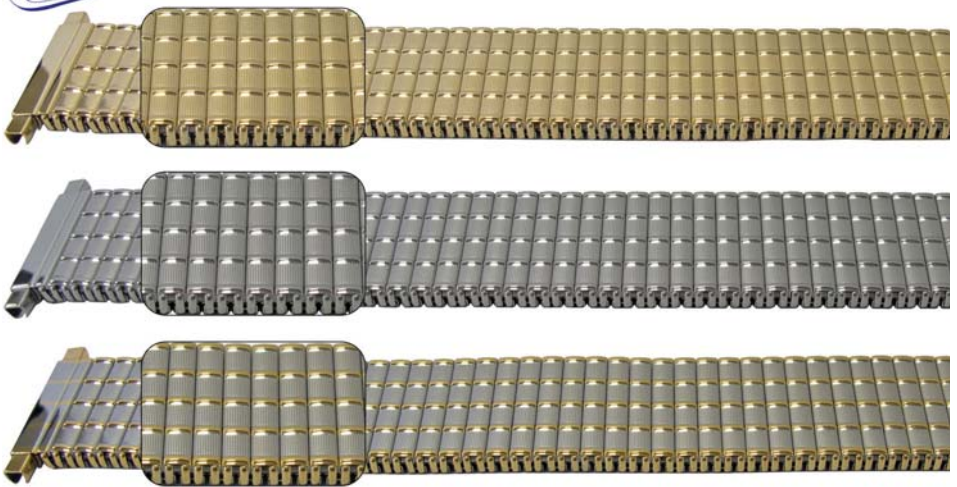

Code	Description	UOM	Price
B37603	10 to 14mm (10mm) GP	EACH	£2.95
B37601	10 to 14mm (10mm) SS	EACH	£2.50
B37602	10 to 14mm (10mm) 2T	EACH	£2.70
B37606	12 to 16mm (12mm) GP	EACH	£2.95
B37604	12 to 16mm (12mm) SS	EACH	£2.50

Code	Description	UOM	Price
B37605	12 to 16mm (12mm) 2T	EACH	£2.70
B37609	18 to 22mm (18mm) SS	EACH	£2.95
B37607	18 to 22mm (18mm) SS	EACH	£2.50
B37608	18 to 22mm (18mm) 2T	EACH	£2.70