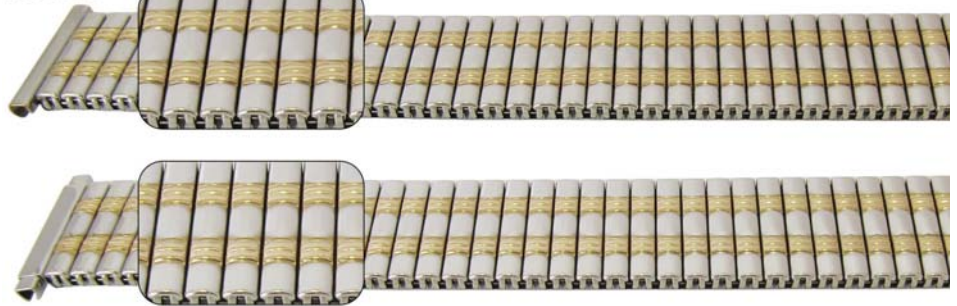

10 to 18mm Fixoflex S

Expander Bracelet – Squeeze or Bar Ends

- Fixoflex “S”
- Straight End (SE) - File to fit (if required)
- Telescopic End (TE)
- Gold Plated (GP)
- Stainless Steel (SS)

Dimensions:

- Bracelet Fitting x (Maximum Bracelet Width)

ROWI