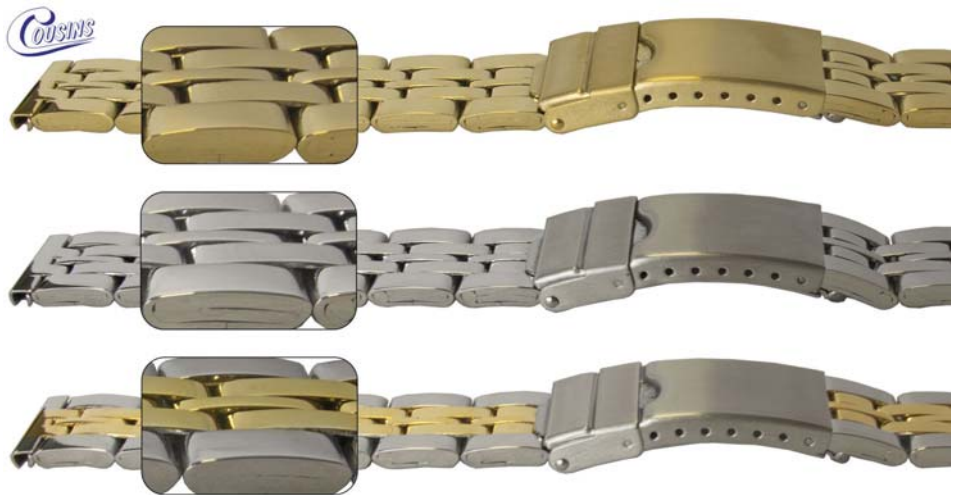

12mm Fitting

Bracelet - Centre Fold Safety Clasp

- GP (Gold Plated)
- SS (Stainless Steel)
- 2T (Two Tone)
- Sizes 12mm

Dimensions:

- Bracelet Fitting x (Maximum Bracelet Width x Clasp Fitting Width)

Code	Description	UOM	Price
B39372	12mm (12 x 12mm) GP	EACH	£4.25
B39370	12mm (12 x 12mm) SS	EACH	£2.95