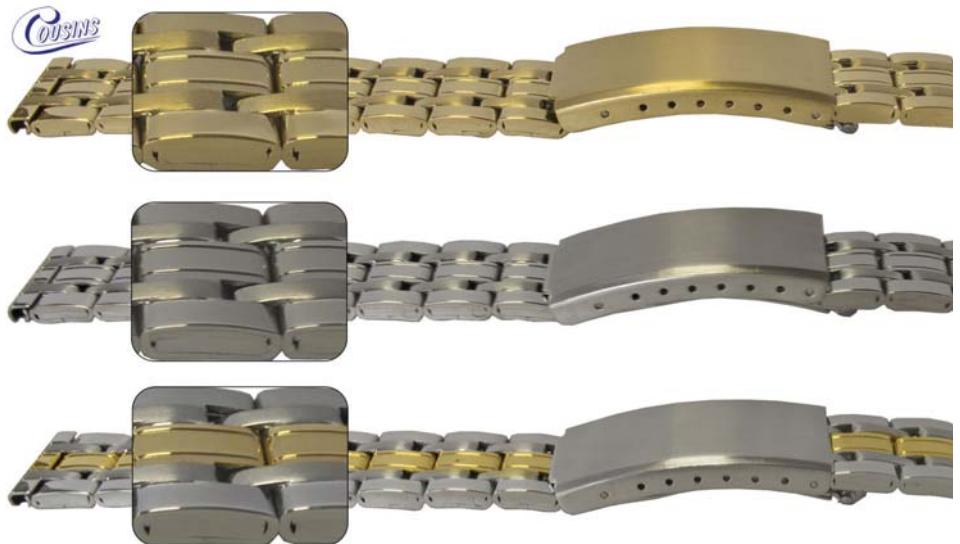

Code	Description	UOM	Price
B39405	14mm (14 x 14mm) GP	EACH	£4.25
B39406	14mm (14 x 14mm) SS	EACH	£3.00

Code	Description	UOM	Price
B39407	14mm (14 x 14mm) 2T	EACH	£3.50

14mm Fitting

Bracelet – Centre Opening

- GP (Gold Plated)
- SS (Stainless Steel)
- 2T (Two Tone)
- Sizes 14mm

Dimensions:

- Bracelet Fitting x (Maximum Bracelet Width x Clasp Fitting Width)