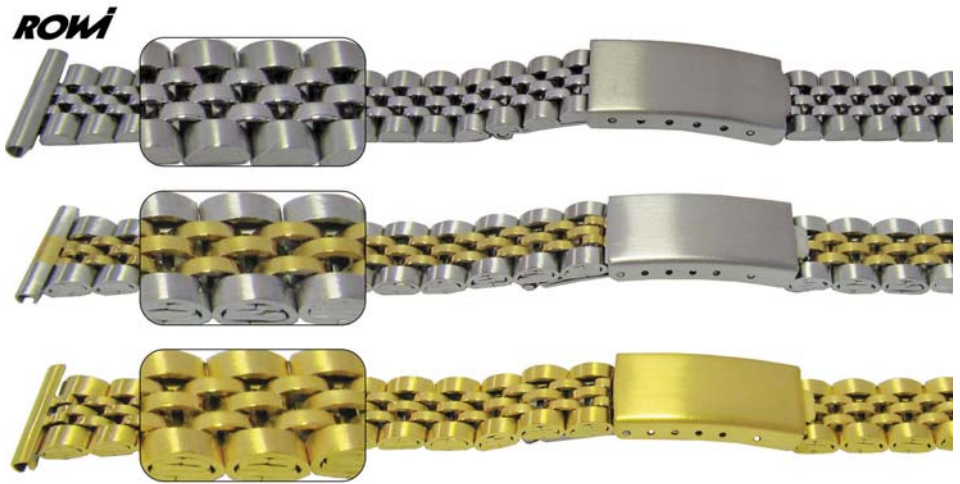

12 to 16mm Fitting

Bracelet – File to Fit - Centre Fold Clasp

- GP (Gold Plated)
- SS (Stainless Steel)
- 2T (Two Tone)
- Straight End
- Length 170mm
- File to fit (sizes 12mm to 16mm)

Dimensions:

- Bracelet Fitting x (Maximum Bracelet Width x Clasp Fitting Width)

Code	Description	UOM	Price
RW302690	12 - 16mm (12 x 10mm) SS	EACH	£7.65
RW302688	12 - 16mm (12 x 10mm) 2T	EACH	£9.95

Code	Description	UOM	Price
RW305419	12 - 16mm (12 x 10mm) GP	EACH	£11.50

12 to 16mm Fitting

Bracelet – Curved & Straight Ends - Centre Fold Clasp

- Length 170mm
- GP (Gold Plated)
- SS (Stainless Steel)
- 2T (Two Tone)
- Sizes 12mm, 14mm & 16mm (Curved & Straight End Fittings)

Dimensions:

- Bracelet Fitting x (Maximum Bracelet Width x Clasp Fitting Width)