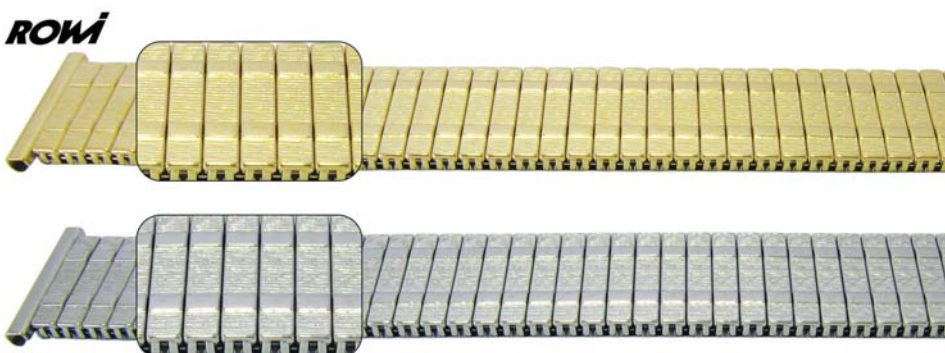

Code	Description	UOM	Price
RW383022	14 to 18mm (14mm) SS, SE	EACH	£8.25
RW385193	16 to 20mm (16mm) GP, SE	EACH	£10.95
RW385195	18 to 22mm (18mm) GP, SE	EACH	£10.95
RW385196	18 to 20mm (18mm) GP, TE	EACH	£11.25
RW383026	18 to 22mm (18mm) SS, SE	EACH	£8.25
RW383027	18 to 20mm (18mm) SS, TE	EACH	£9.10
RW383081	18 to 22mm (18mm) SS, SE	EACH	£9.10

10 to 18mm Fixoflex S

Expander Bracelet – Bar Ends

- Fixoflex "S"
- Straight End - File to fit (if required)
- Gold Plated (GP)
- Stainless Steel (SS)

Dimensions:

- Bracelet Fitting x (Maximum Bracelet Width)