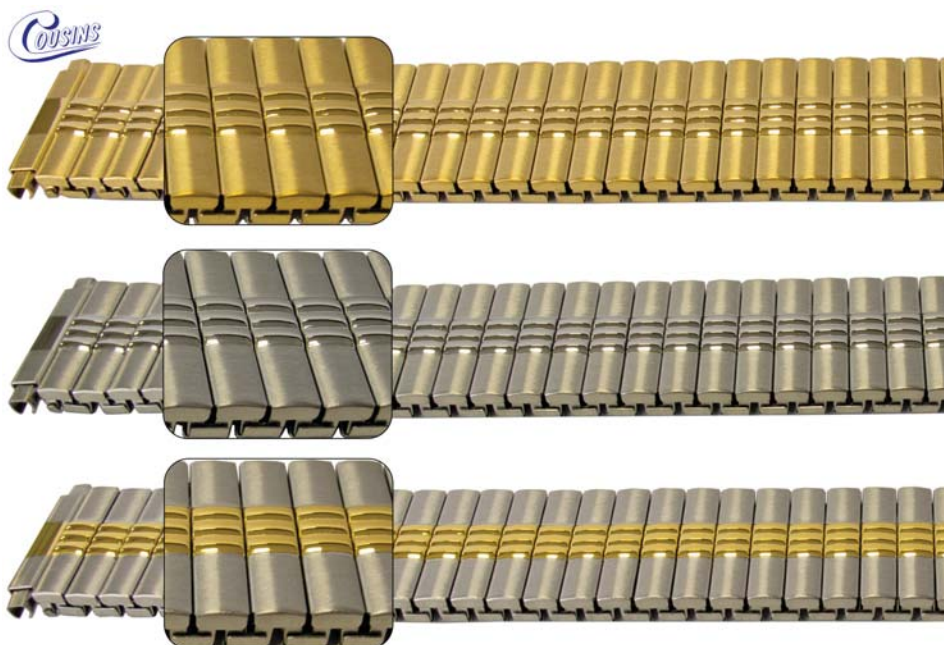

Expander Bracelet - Squeeze Ends - Pattern Mirror

- GP (Gold Plated)
- SS (Stainless Steel)
- 2T (Two Tone)
- Squeeze ends (sizes 11mm to 20mm)

Dimensions:

- Bracelet Fitting x (Maximum Bracelet Width)

Code	Description	UOM	Price
B38556	11mm to 15mm (11mm) GP	EACH	£2.75
B38553	11mm to 15mm (11mm) SS	EACH	£2.25
B38559	11mm to 15mm (11mm) 2T	EACH	£2.75
B38557	15mm to 19mm (15mm) GP	EACH	£2.75
B38554	15mm to 19mm (15mm) SS	EACH	£2.25