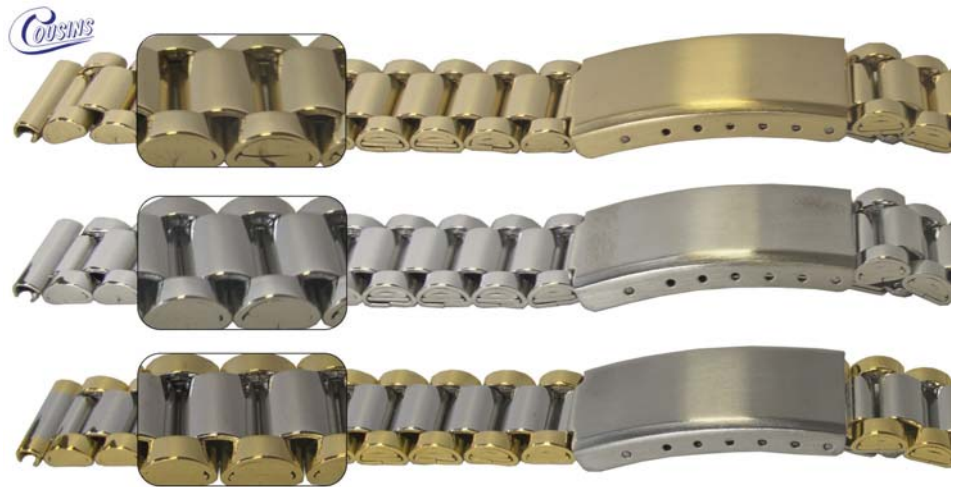

B38592	14mm (14 x 10mm) SS	EACH	£2.85
B38598	14mm (14 x 10mm) 2T	EACH	£3.50

12mm Fitting

Bracelet – Centre Opening

- GP (Gold Plated)
- SS (Stainless Steel)
- 2T (Two Tone)
- Sizes 12mm

Dimensions:

- Bracelet Fitting x (Maximum Bracelet Width x Clasp Fitting Width)