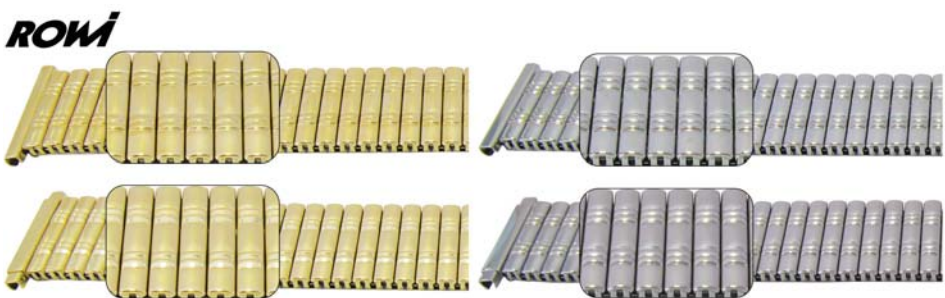

10 to 18mm Fixoflex S

Expander Bracelet – Bar or Squeeze Ends

- Fixoflex "S"
- Straight End (SE) - File to fit (if required)
- Telescopic End (TE)
- Gold Plated (GP)
- Stainless Steel (SS)

Dimensions:

- Bracelet Fitting x (Maximum Bracelet Width)