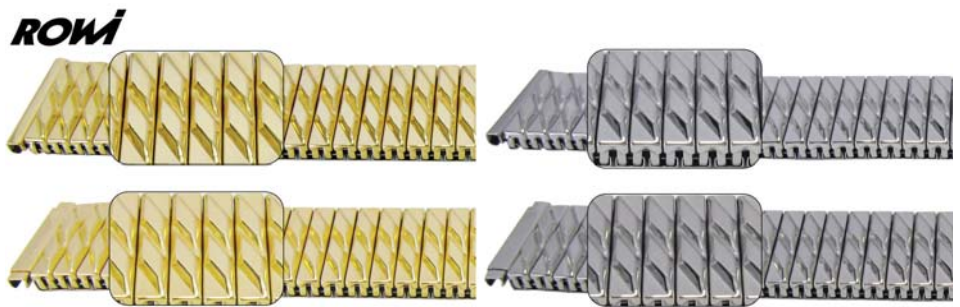

20 to 22mm Fixoflex S

Expander Bracelet – Squeeze or Bar Ends

- Fixoflex "S"
- Straight End (SE) - File to fit (if required)
- Telescopic End (TE)
- Gold Plated (GP)
- Stainless Steel (SS)

Dimensions:

- Bracelet Fitting x (Maximum Bracelet Width)

Code	Description	UOM	Price
RW385390	20 to 22mm (20mm) GP, SE	EACH	£11.44
RW383359	20 to 22mm (20mm) SS, SE	EACH	£9.94

Code	Description	UOM	Price
RW385391	20 to 22mm (20mm) GP, TE	EACH	£12.14
RW383372	20 to 22mm (20mm) SS, TE	EACH	£10.94