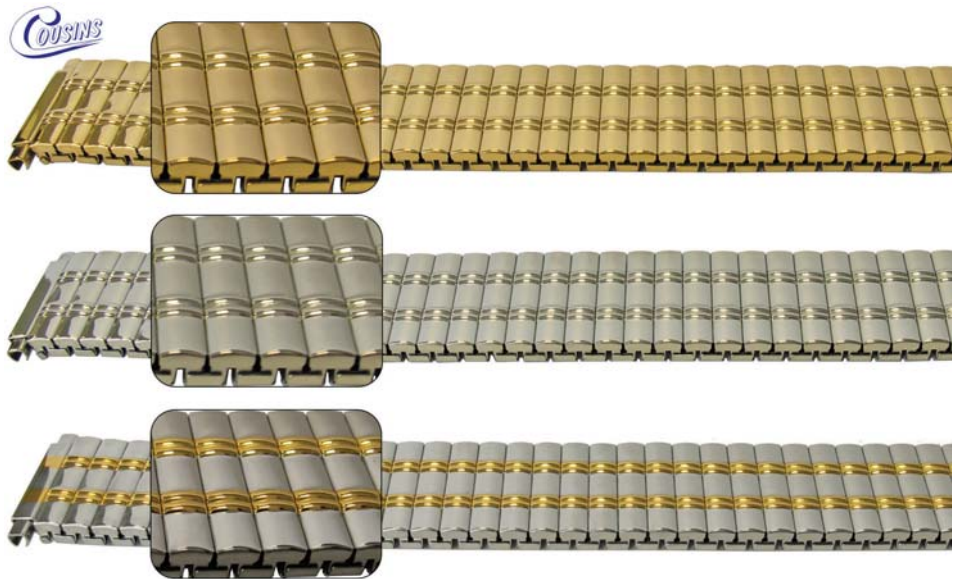

9 to 20mm, Full Mirror

Expander Bracelet - Squeeze Ends

- GP (Gold Plated)
- SS (Stainless Steel)
- 2T (Two Tone)
- Squeeze ends (sizes 9mm to 20mm)

Dimensions:

- Bracelet Fitting x (Maximum Bracelet Width)