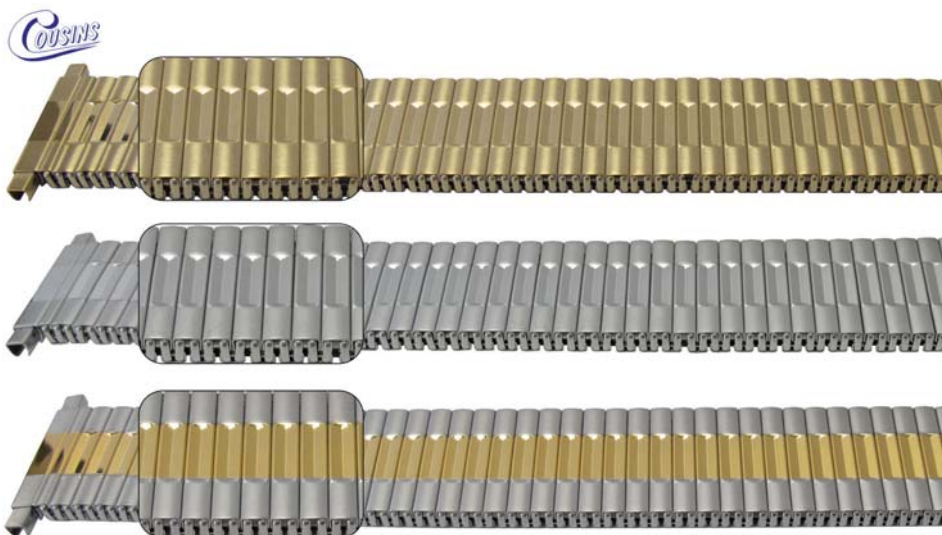

12 to 22mm, Middle Mirror

Expander Bracelet - Squeeze Ends - Middle Mirror

- GP (Gold Plated)
- SS (Stainless Steel)
- 2T (Two Tone)
- Squeeze ends (sizes 12mm to 22mm)

Dimensions:

- Bracelet Fitting x (Maximum Bracelet Width)

Code	Description	UOM	Price
B37612	12 to 16mm (12mm) GP	EACH	£2.75
B37610	12 to 16mm (12mm) SS	EACH	£2.45
B37611	12 to 16mm (12mm) 2T	EACH	£2.75

Code	Description	UOM	Price
B37615	18 to 22mm (18mm) GP	EACH	£2.75
B37613	18 to 22mm (18mm) SS	EACH	£2.45
B37614	18 to 22mm (18mm) 2T	EACH	£2.75

14 to 22mm, Pattern Mirror

Expander Bracelet - Squeeze Ends - Pattern Mirror

- GP (Gold Plated)
- SS (Stainless Steel)
- 2T (Two Tone)
- Squeeze ends (sizes 14mm to 22mm)

Dimensions:

- Bracelet Fitting x (Maximum Bracelet Width)