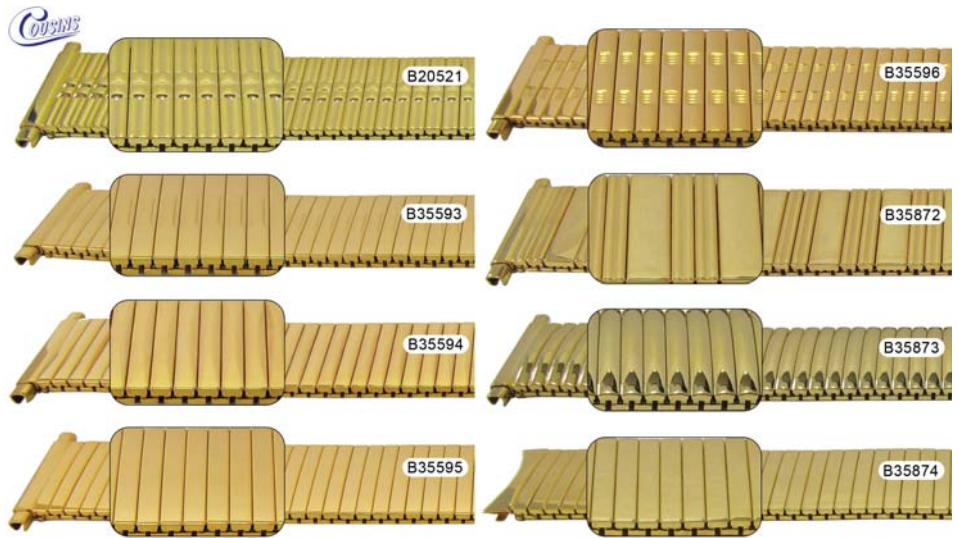

Code	Description	UOM	Price
B37813	18 to 22mm (18mm) GP	EACH	£2.75
B37812	18 to 22mm (18mm) SS	EACH	£2.25

Code	Description	UOM	Price
B37814	18 to 22mm (18mm) 2T	EACH	£2.65

18 to 22mm Fitting

Expander Bracelet - Squeeze Ends - Back Catalogue (BC)

- Slim
- Straight side clip removal
- Gold Plated (GP)
- Squeeze ends (sizes 18mm to 22mm)

Dimensions:
• Bracelet Fitting x (Bracelet Width)

Code	Description	UOM	Price
B20521	18 to 22mm (17mm) GP	EACH	£3.75
B35593	18 to 22mm (17mm) GP	EACH	£3.75
B35594	18 to 22mm (17mm) GP	EACH	£3.75
B35595	18 to 22mm (17mm) GP	EACH	£3.75