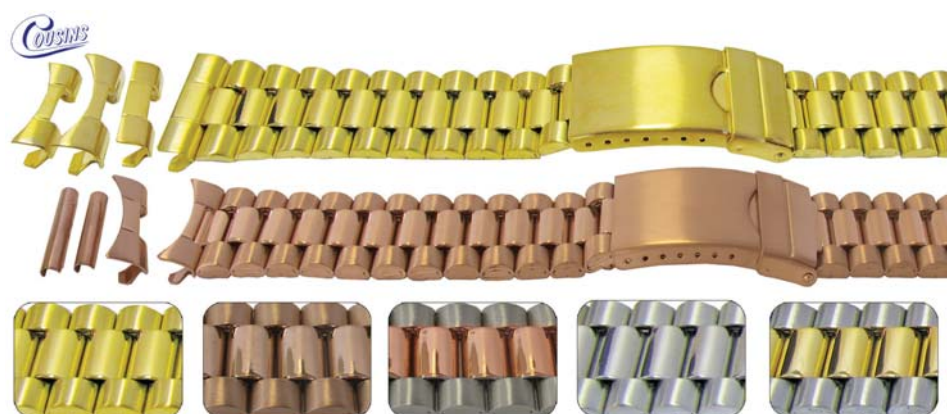

Code	Description	UOM	Price
B20497	18 & 20mm (18 x 16mm) GP	EACH	£6.95
B40013	18 & 20mm (18 x 16mm) Rose	EACH	£6.95
B40014	18 & 20mm (18 x 16mm) Rose & SS	EACH	£6.95

Code	Description	UOM	Price
B20489	18 & 20mm (18 x 16mm) SS	EACH	£3.95
B20502	18 & 20mm (18 x 16mm) 2T	EACH	£4.95