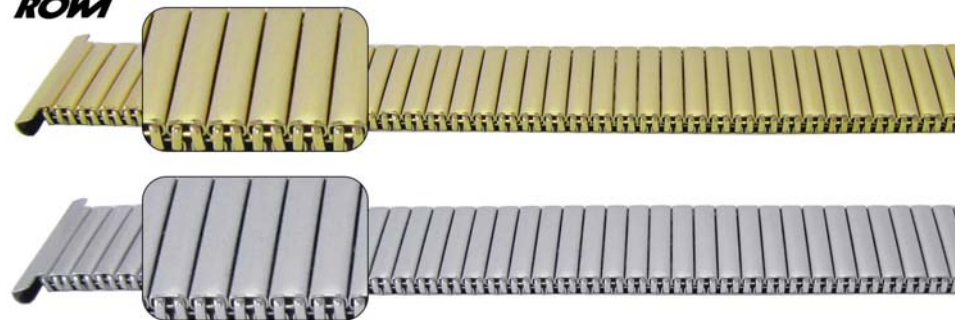

Code	Description	UOM	Price
B39979	20 to 24mm (24mm) GP, XL	EACH	£3.15

Code	Description	UOM	Price
B39980	20 to 24mm (24mm) SS, XL	EACH	£2.65

ROWI EXPANDER BRACELETS

- Fixoflex S = Top Line
- Flex = Value Line (VR)
- BC = Back Catalogue
- Removable Links
- Quality Bracelets, Competitively Priced
- Various Sizes, Modify to Fit
- Various Colours & Finish's
- Straight or Telescopic Ends

8 to 18mm Fixoflex (VR)

Expander Bracelet – Bar Ends - (VR) Value Range

- Fixoflex "Flex"
- Straight End - File to fit (if required)
- Gold Plated (GP)
- Stainless Steel (SS)

Dimensions:

- Bracelet Fitting x (Maximum Bracelet Width)