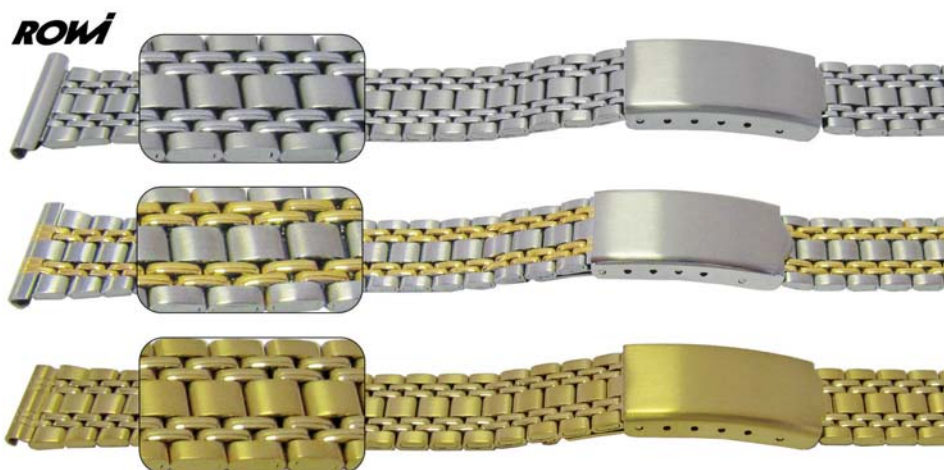

Code	Description	UOM	Price
RW303228	12 - 16mm (14 x 12mm) SS	EACH	£6.50
RW304182	12 - 16mm (14 x 12mm) 2T	EACH	£11.95

Code	Description	UOM	Price
RW305439	12 - 16mm (14 x 12mm) GP	EACH	£12.50