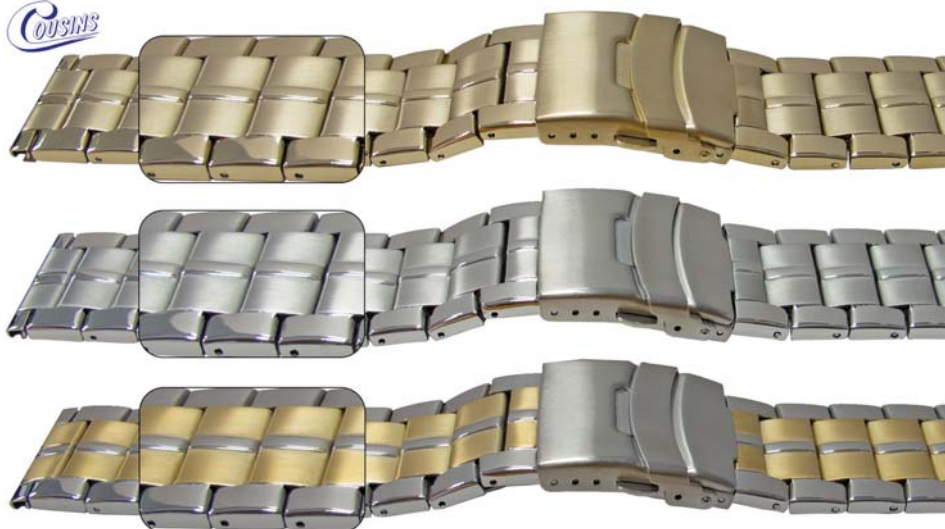

20 to 24mm Fitting

Bracelet - Centre Fold Spring Loaded Safety Clasp

- GP (Gold Plated)
- SS (Stainless Steel)
- 2T (Two Tone)
- Sizes 20mm, 22mm & 24mm

Dimensions:

- Bracelet Fitting x (Maximum Bracelet Width x Clasp Fitting Width)

COUSINS