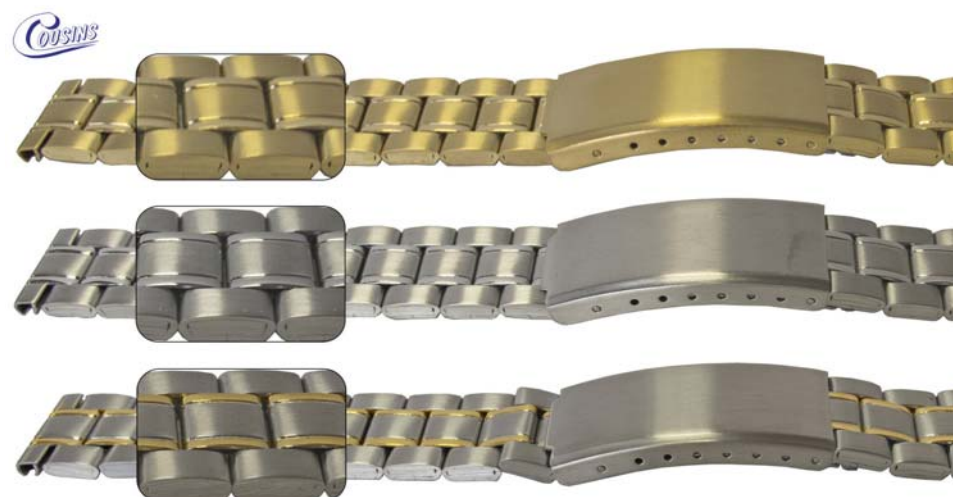

Code	Description	UOM	Price
B39407	14mm (14 x 14mm) 2T	EACH	£3.50

14mm Fitting

Bracelet – Centre Opening

- GP (Gold Plated)
- SS (Stainless Steel)
- 2T (Two Tone)
- Sizes 14mm

Dimensions:

- Bracelet Fitting x (Maximum Bracelet Width x Clasp Fitting Width)