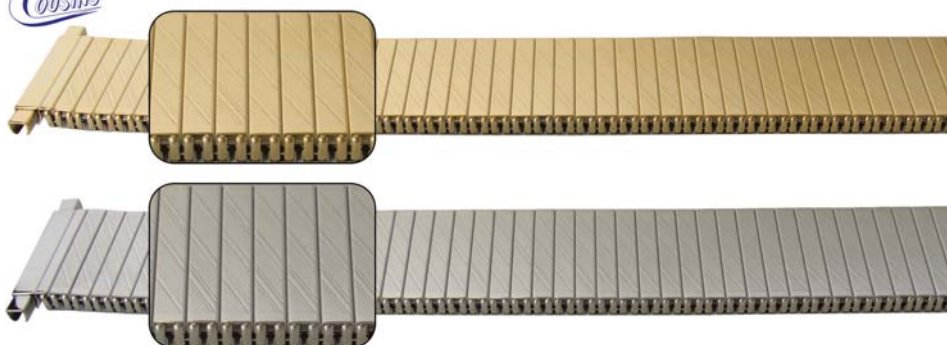

10 to 22mm, Mirror Edge

Expander Bracelet - Squeeze Ends - Mirror Edge

- GP (Gold Plated)
- SS (Stainless Steel)
- 2T (Two Tone)
- Squeeze ends (sizes 10mm to 22mm)

Dimensions:

- Bracelet Fitting x (Maximum Bracelet Width)