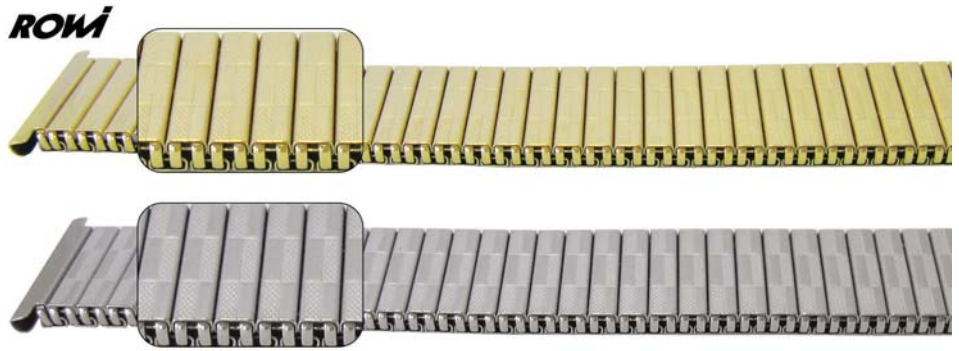

Expander Bracelet – Bar Ends

- Fixoflex “S”
- Straight End - File to fit (if required)
- Gold Plated (GP)
- Stainless Steel (SS)

Dimensions:

- Bracelet Fitting x (Maximum Bracelet Width)

Code	Description	UOM	Price
RW385103	16 to 18mm (16mm) GP	EACH	£10.50
RW380309	16 to 18mm (16mm) SS	EACH	£8.95