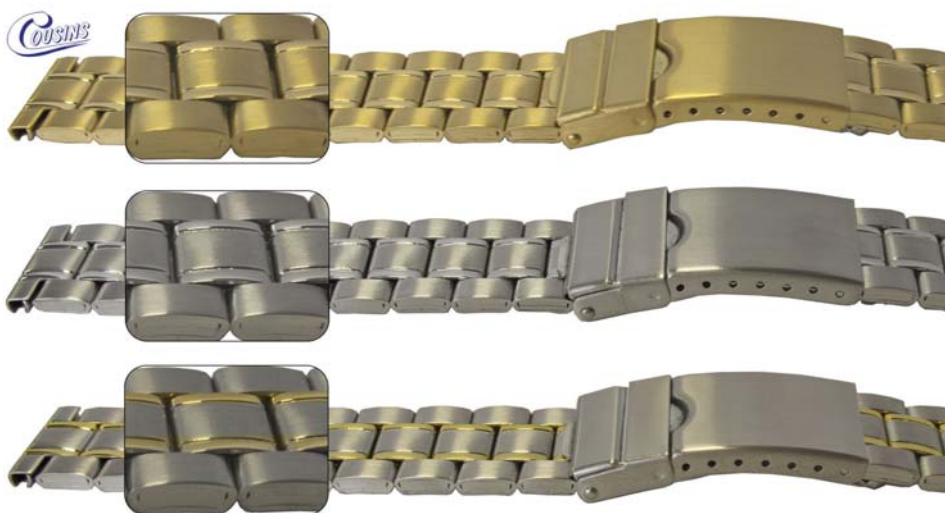

14mm Fitting

Bracelet - Centre Fold Safety Clasp

- GP (Gold Plated)
- SS (Stainless Steel)
- 2T (Two Tone)
- Sizes 14mm

Dimensions:

- Bracelet Fitting x (Maximum Bracelet Width x Clasp Fitting Width)

Code	Description	UOM	Price
B39408	14mm (14 x 14mm) GP	EACH	£4.25
B39409	14mm (14 x 14mm) SS	EACH	£2.95

Code	Description	UOM	Price
B39410	14mm (14 x 14mm) 2T	EACH	£3.50

14mm Fitting

Bracelet - Centre Fold Safety Clasp

- GP (Gold Plated)
- SS (Stainless Steel)
- 2T (Two Tone)
- Sizes 14mm

Dimensions:

- Bracelet Fitting x (Maximum Bracelet Width x Clasp Fitting Width)