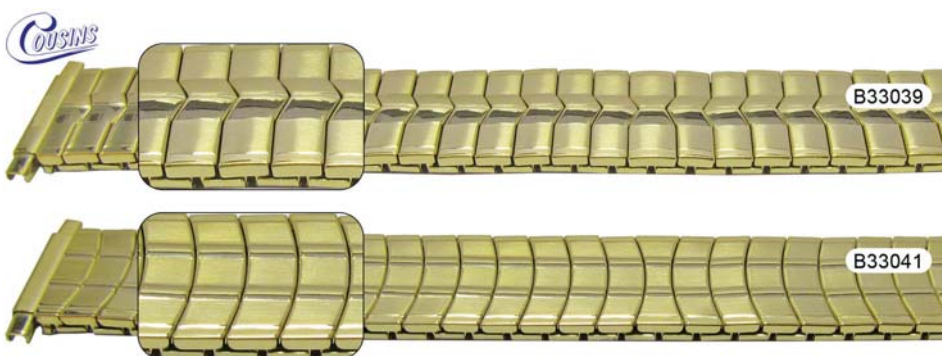

Ref: P35521, See Page: 1192

16 to 20mm Fitting

Expander Bracelet - Squeeze Ends - Back Catalogue (BC)

- Stainless Steel (SS)
- Straight side clip removal
- Squeeze ends (sizes 16mm to 20mm)

Dimensions:

- Bracelet Fitting x (Maximum Bracelet Width)

Code	Description	UOM	Price
B20506	16 to 20mm (18mm) SS	EACH	£2.35

Code	Description	UOM	Price
B35584	16 to 20mm (18mm) SS	EACH	£2.35

16 to 22mm Fitting

Expander Bracelet - Squeeze Ends - Back Catalogue (BC)

- 18mm Body Width
- Squeeze ends (sizes 16mm to 22mm)

Dimensions:

- Bracelet Fitting x (Bracelet Width)

Code	Description	UOM	Price
B33039	16 to 22mm (18mm) GP	EACH	£2.35

Code	Description	UOM	Price
B33041	16 to 22mm (18mm) GP	EACH	£2.35