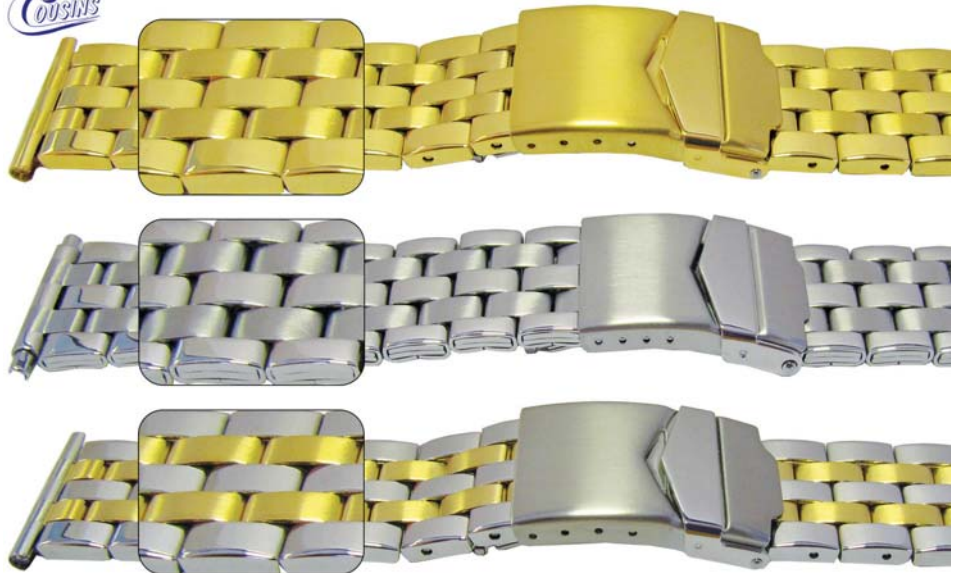

20 to 22mm Fitting

Bracelet - File to Fit - Centre Fold Safety Clasp

- GP (Gold Plated)
- SS (Stainless Steel)
- 2T (Two-Tone)
- File to fit (sizes 20mm to 22mm)

Dimensions:

- Bracelet Fitting x (Maximum Bracelet Width x Clasp Fitting Width)

Code	Description	UOM	Price
B31018	20 - 22mm (19 x 18mm) GP	EACH	£7.85
B31019	20 - 22mm (19 x 18mm) SS	EACH	£7.85

Code	Description	UOM	Price
B31020	20 - 22mm (19 x 18mm) 2T	EACH	£7.85

20 to 22mm Fitting

Bracelet - File to Fit - Centre Fold Safety Clasp

- GP (Gold Plated)
- SS (Stainless Steel)
- 2T (Two-Tone)
- 20mm & 22mm

Dimensions:

- Bracelet Fitting x (Maximum Bracelet Width x Clasp Fitting Width)