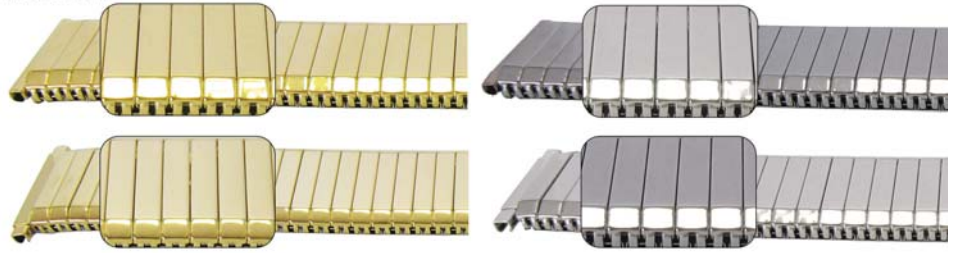

12 to 20mm Fixoflex S

Expander Bracelet – Squeeze or Bar Ends

- Fixoflex "S"
- Straight End (SE) - File to fit (if required)
- Telescopic End (TE)
- Gold Plated (GP)
- Stainless Steel (SS)

Dimensions:

- Bracelet Fitting x (Maximum Bracelet Width)

ROWI