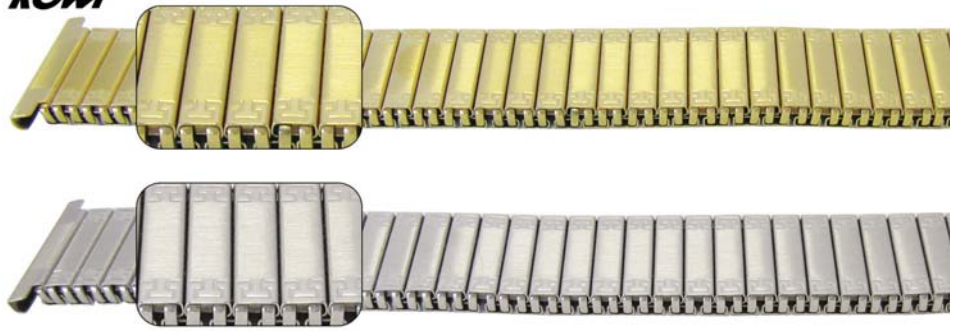

8 to 18mm Fixoflex S

Expander Bracelet – Bar Ends

- Fixoflex "S"
- Straight End - File to fit (if required)
- Gold Plated (GP)
- Stainless Steel (SS)

Dimensions:

- Bracelet Fitting x (Maximum Bracelet Width)

ROWI

Code	Description	UOM	Price
RW385088	8mm (8mm) GP	EACH	£10.50
RW381668	8mm (8mm) SS	EACH	£7.95
RW381670	10mm (10mm) SS	EACH	£7.95
RW385105	16mm (16mm) GP	EACH	£10.50

Code	Description	UOM	Price
RW381662	16mm (16mm) SS	EACH	£7.95
RW385114	18mm (18mm) GP	EACH	£10.50
RW381666	18mm (18mm) SS	EACH	£8.25

8 to 18mm Fixoflex S

Expander Bracelet – Bar or Squeeze Ends

- Fixoflex "S"
- Straight End (SE) - File to fit (if required)
- Telescopic End (TE)
- Finish = Hand Brushed (middle lane of the bracelet is brush finished by hand)
- Gold Plated (GP)
- Stainless Steel (SS)

Dimensions:

- Bracelet Fitting x (Maximum Bracelet Width)

ROWI