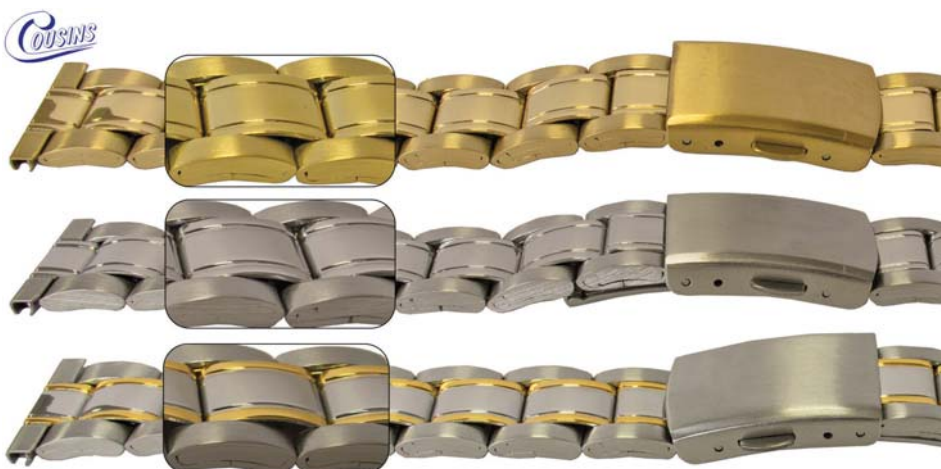

Code	Description	UOM	Price
B38617	12mm (14 x 12mm) GP	EACH	£4.25
B38614	12mm (14 x 12mm) SS	EACH	£2.85
B38620	12mm (14 x 12mm) 2T	EACH	£3.50
B38618	14mm (14 x 12mm) GP	EACH	£4.25
B38615	14mm (14 x 12mm) SS	EACH	£2.85

Code	Description	UOM	Price
B38621	14mm (14 x 12mm) 2T	EACH	£3.50
B38619	16mm (14 x 12mm) GP	EACH	£4.25
B38616	16mm (14 x 12mm) SS	EACH	£2.85
B38622	16mm (14 x 12mm) 2T	EACH	£3.50