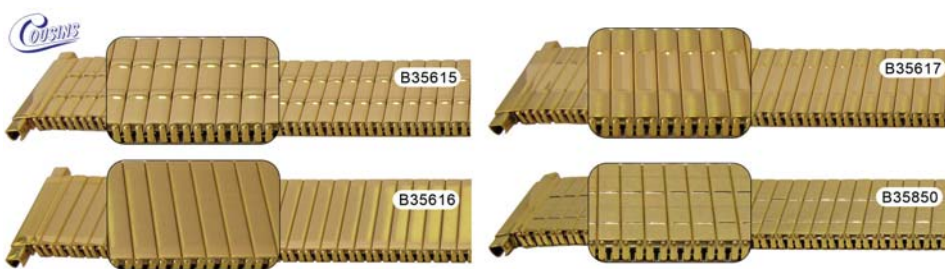

18 to 22mm Fitting

Expander Bracelet - Squeeze Ends - Back Catalogue (BC)

- Straight Side Pin Removal
- 18mm Body
- Gold Plated (GP)
- Squeeze ends (sizes 18mm to 22mm)

Dimensions:

- Bracelet Fitting x (Maximum Bracelet Width)

Code	Description	UOM	Price
B35615	18 to 22mm (18mm) GP	EACH	£3.95
B35617	18 to 22mm (18mm) GP	EACH	£3.95

Code	Description	UOM	Price
B35616	18 to 22mm (18mm) GP	EACH	£3.95
B35850	18 to 22mm (18mm) GP	EACH	£3.95

18 to 22mm Fitting

Expander Bracelet - Squeeze Ends - Back Catalogue (BC)

- Clips retained by Side Flaps
- Stainless Steel (SS)
- Squeeze ends (sizes 18mm to 22mm)

Dimensions:

- Bracelet Fitting x (Maximum Bracelet Width)