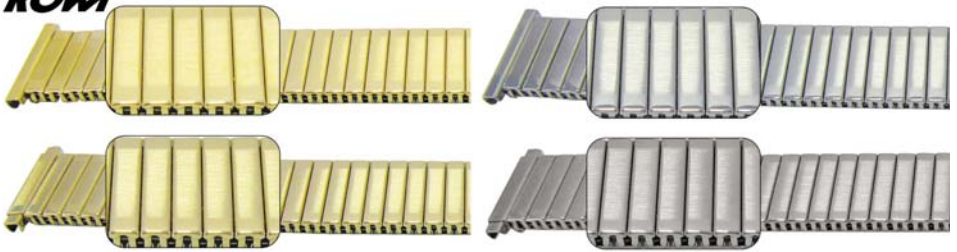

8 to 18mm Fixoflex S

Expander Bracelet – Bar Ends

- Fixoflex "S"
- Straight End - File to fit (if required)
- Gold Plated (GP)
- Stainless Steel (SS)

Dimensions:

- Bracelet Fitting x (Maximum Bracelet Width)

ROWI

Code	Description	UOM	Price
RW385088	8mm (8mm) GP	EACH	£10.50
RW381668	8mm (8mm) SS	EACH	£7.95
RW381670	10mm (10mm) SS	EACH	£7.95
RW385105	16mm (16mm) GP	EACH	£10.50

Code	Description	UOM	Price
RW381662	16mm (16mm) SS	EACH	£7.95
RW385114	18mm (18mm) GP	EACH	£10.50
RW381666	18mm (18mm) SS	EACH	£8.25

8 to 18mm Fixoflex S

Expander Bracelet – Bar or Squeeze Ends

- Fixoflex "S"
- Straight End (SE) - File to fit (if required)
- Telescopic End (TE)
- Finish = Hand Brushed (middle lane of the bracelet is brush finished by hand)
- Gold Plated (GP)
- Stainless Steel (SS)

Dimensions:

- Bracelet Fitting x (Maximum Bracelet Width)

ROWI

Code	Description	UOM	Price
RW385036	8 to 10mm (8mm) GP, TE	EACH	£11.50
RW382138	8 to 10mm (8mm) SS, TE	EACH	£9.50
RW385005	8 to 12mm (8mm) GP, SE	EACH	£9.50
RW381273	8 to 12mm (8mm) SS, SE	EACH	£7.95
RW385039	10 to 12mm (10mm) GP, TE	EACH	£11.50
RW382140	10 to 12mm (10mm) SS, TE	EACH	£9.50
RW385006	10 to 14mm (14mm) GP, SE	EACH	£9.50
RW381572	10 to 14mm (10mm) SS, SE	EACH	£7.95
RW385042	12 to 14mm (12mm) GP, TE	EACH	£11.50
RW382872	12 to 14mm (12mm) SS, TE	EACH	£9.50
RW385007	12 to 16mm (12mm) GP, SE	EACH	£9.50
RW381355	12 to 16mm (12mm) SS, SE	EACH	£7.95
RW385218	14 to 16mm (14mm) GP, TE	EACH	£11.50
RW383049	14 to 16mm (14mm) SS, TE	EACH	£9.50