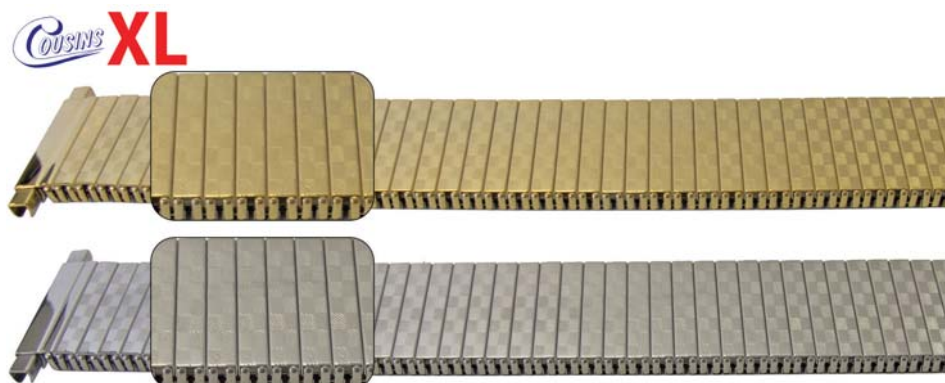

Code	Description	UOM	Price
B39971	8 to 12mm (8mm) GP, XL	EACH	£3.30
B39972	8 to 12mm (8mm) SS, XL	EACH	£2.65
B39973	10 to 14mm (10mm) GP, XL	EACH	£3.30
B39974	10 to 14mm (10mm) SS, XL	EACH	£2.65

Code	Description	UOM	Price
B39975	14 to 18mm (14mm) GP, XL	EACH	£3.30
B39976	14 to 18mm (18mm) SS, XL	EACH	£2.65
B39977	18 to 22mm (18mm) GP, XL	EACH	£3.30
B39978	18 to 22mm (18mm) SS, XL	EACH	£2.65

16 to 24mm, Mirror Edge - XL

Expander Bracelet - Squeeze Ends - Mirror Edge

- GP (Gold Plated)
- SS (Stainless Steel)
- Squeeze ends (sizes 16mm to 24mm)

Dimensions:

- Bracelet Fitting x (Maximum Bracelet Width)
- Overall length: 180 to 185mm