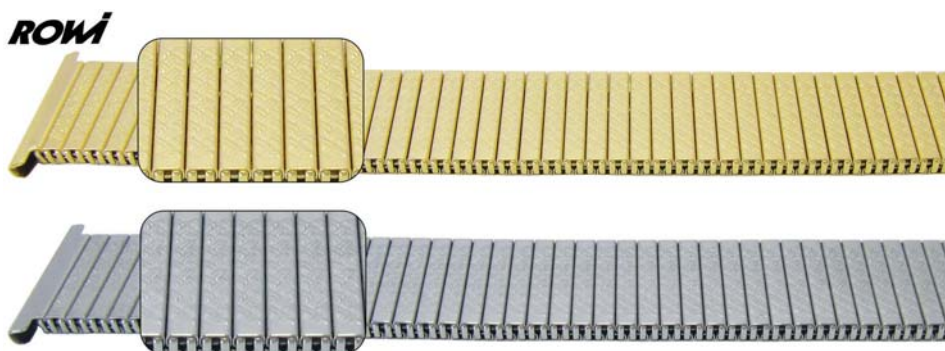

RW382882	16 to 18mm (16mm) SS, TE	EACH	£8.95
RW385003	16 to 20mm (16mm) GP, SE	EACH	£10.50
RW382595	16 to 20mm (16mm) SS, SE	EACH	£7.80
RW385049	18 to 20mm (18mm) GP, TE	EACH	£10.50
RW382886	18 to 20mm (18mm) SS, TE	EACH	£8.95

RW385004	18 to 22mm (18mm) GP, SE	EACH	£10.25
RW382593	18 to 22mm (18mm) SS, SE	EACH	£7.80
RW385239	20 to 22mm (20mm) GP, SE	EACH	£10.25
RW385265	20 to 22mm (20mm) GP, TE	EACH	£10.50
RW383118	20 to 22mm (20mm) SS, TE	EACH	£8.95

10 to 18mm Fixoflex (VR)

Expander Bracelet – Bar Ends - (VR) Value Range

- Fixoflex "Flex"
- Straight End - File to fit (if required)
- Gold Plated (GP)
- Stainless Steel (SS)

Dimensions:

- Bracelet Fitting x (Maximum Bracelet Width)