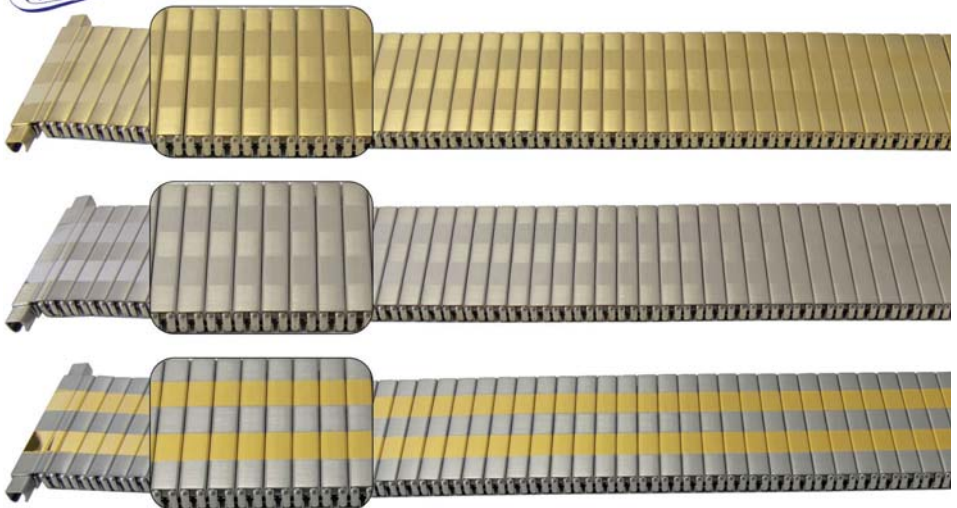

10 to 24mm, Pattern Mirror

Expander Bracelet - Squeeze Ends - Pattern Mirror

- GP (Gold Plated)
- SS (Stainless Steel)
- 2T (Two Tone)
- Squeeze ends (sizes 10mm to 24mm)

Dimensions:

- Bracelet Fitting x (Maximum Bracelet Width)

Code	Description	UOM	Price
B37543	10 to 14mm (10mm) GP	EACH	£3.25
B37541	10 to 14mm (10mm) SS	EACH	£2.50
B37542	10 to 14mm (10mm) 2T	EACH	£2.95
B37546	12 to 16mm (12mm) GP	EACH	£3.25
B37544	12 to 16mm (12mm) SS	EACH	£2.50
B37545	12 to 16mm (12mm) 2T	EACH	£2.95
B37549	14 to 18mm (14mm) GP	EACH	£3.25
B37547	14 to 18mm (14mm) SS	EACH	£2.50
B37548	14 to 18mm (14mm) 2T	EACH	£2.95

Code	Description	UOM	Price
B37552	16 to 20mm (16mm) GP	EACH	£3.25
B37550	16 to 20mm (16mm) SS	EACH	£2.50
B37551	16 to 20mm (16mm) 2T	EACH	£2.95
B37555	18 to 22mm (18mm) GP	EACH	£3.25
B37553	18 to 22mm (18mm) SS	EACH	£2.50
B37554	18 to 22mm (18mm) 2T	EACH	£2.95
B37558	20 to 24mm (20mm) GP	EACH	£3.25
B37556	20 to 24mm (20mm) SS	EACH	£2.50
B37557	20 to 24mm (20mm) 2T	EACH	£2.95

11 to 20mm, Full Mirror

Expander Bracelet - Squeeze Ends - Full Mirror

- GP (Gold Plated)
- SS (Stainless Steel)
- Squeeze ends (sizes 11mm to 20mm)

Dimensions:

- Bracelet Fitting x (Maximum Bracelet Width)