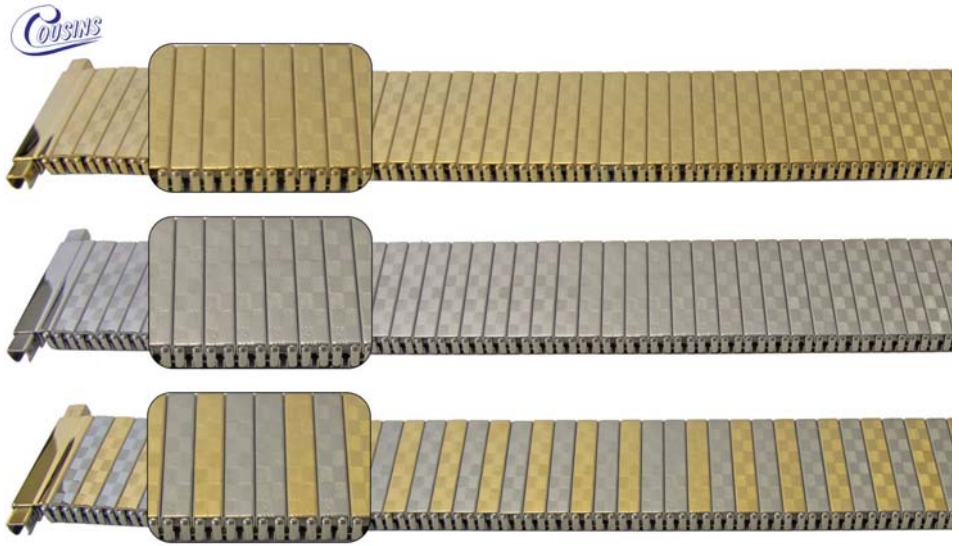

8 to 26mm, Pattern Mirror

Expander Bracelet - Squeeze Ends - Full Mirror

- GP (Gold Plated)
- SS (Stainless Steel)
- 2T (Two Tone)
- Squeeze ends (sizes 8mm to 26mm)

Dimensions:

- Bracelet Fitting x (Maximum Bracelet Width)