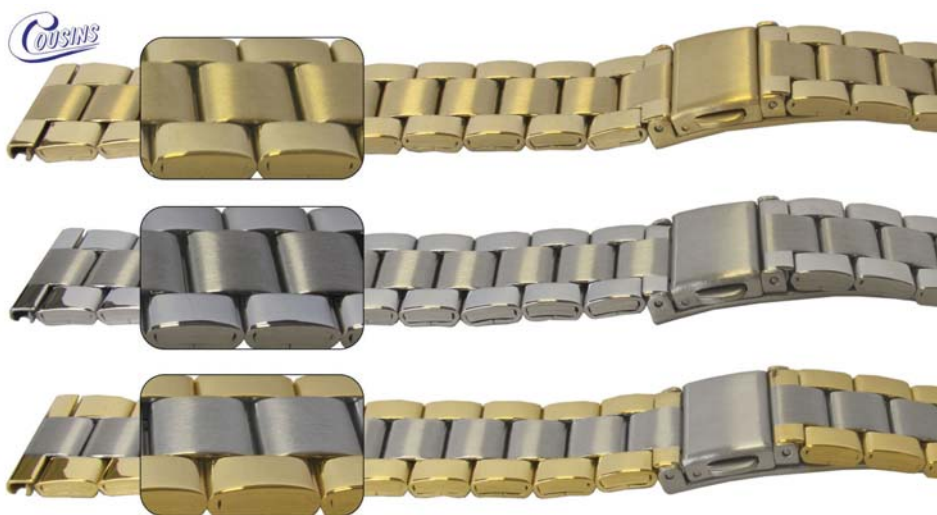

Dimensions:

- Bracelet Fitting x (Maximum Bracelet Width x Clasp Fitting Width)

Code	Description	UOM	Price
B39387	16mm (16 x 14mm) GP	EACH	£4.25
B39388	16mm (16mm) SS	EACH	£3.05

Code	Description	UOM	Price
B39389	16mm (16 x 14mm) 2T	EACH	£3.55