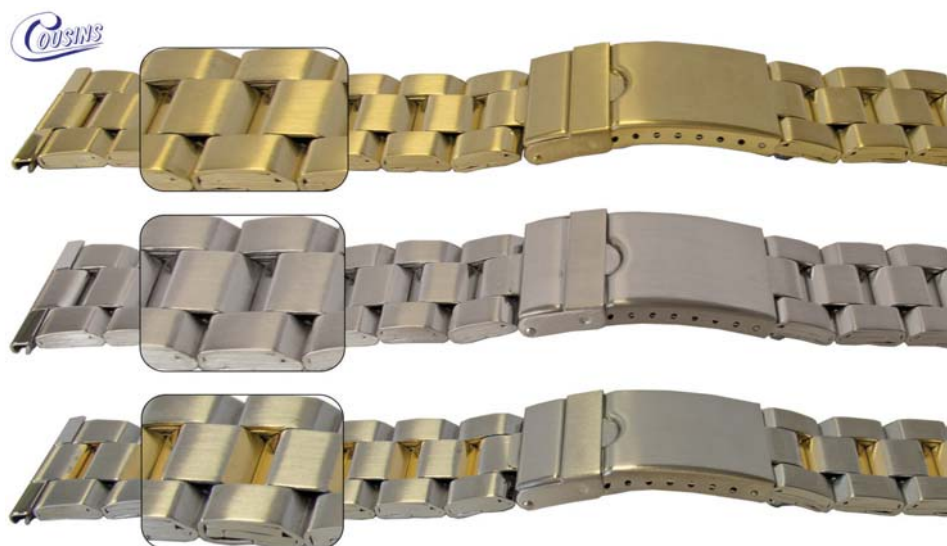

Code	Description	UOM	Price
B38928	20mm (22 x 20mm) GP	EACH	£3.85
B38929	20mm (22 x 20mm) SS	EACH	£2.75
B38930	20mm (22 x 20mm) 2T	EACH	£3.15
B38931	22mm (22 x 20mm) GP	EACH	£3.85
B38932	22mm (22 x 20mm) SS	EACH	£2.75

Code	Description	UOM	Price
B38933	22mm (22 x 20mm) 2T	EACH	£3.15
B38934	24mm (22 x 20mm) GP	EACH	£3.85
B38935	24mm (22 x 20mm) SS	EACH	£2.75
B38936	24mm (22 x 20mm) 2T	EACH	£3.15

22 to 24mm Fitting

Bracelet - Centre Fold Safety Clasp

- GP (Gold Plated)
- SS (Stainless Steel)
- 2T (Two Tone)
- Sizes 22mm & 24mm

Dimensions:

- Bracelet Fitting x (Maximum Bracelet Width x Clasp Fitting Width)