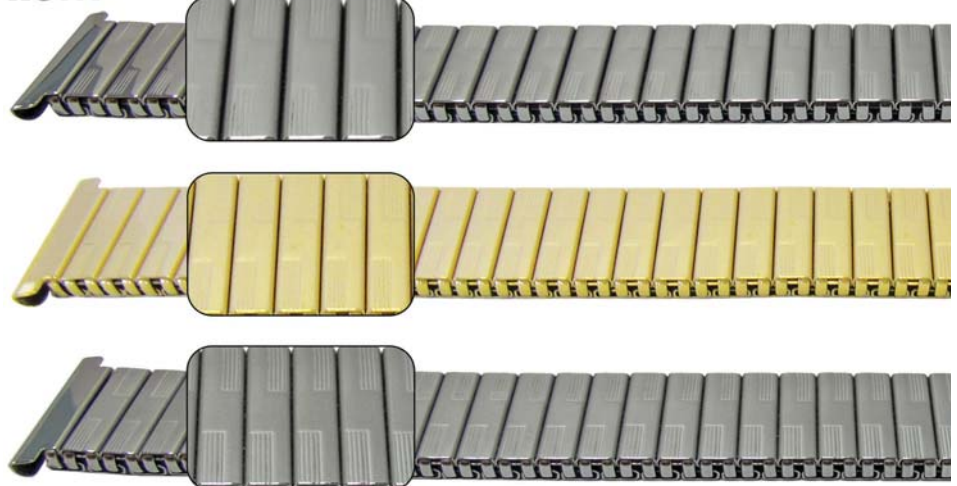

16 to 18mm Fixoflex S

Expander Bracelet – Bar Ends

- Fixoflex "S"
- Straight End - File to fit (if required)
- Gold Plated (GP)
- Stainless Steel (SS)

Dimensions:

- Bracelet Fitting x (Maximum Bracelet Width)

ROWI