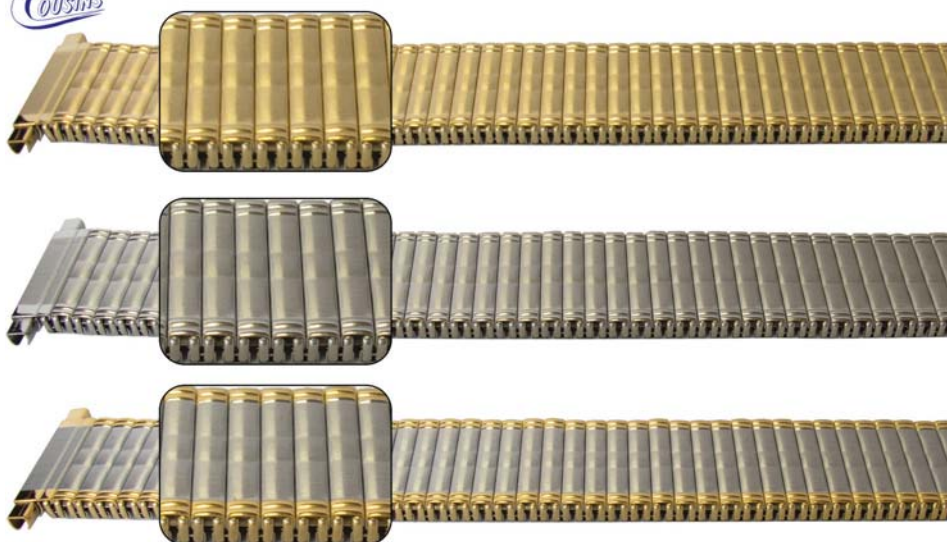

Code	Description	UOM	Price
B37768	10 to 14mm (10mm) GP	EACH	£2.65
B37767	10 to 14mm (10mm) SS	EACH	£2.45
B37769	10 to 14mm (10mm) 2T	EACH	£2.65
B37771	12 to 16mm (12mm) GP	EACH	£2.65
B37770	12 to 16mm (12mm) SS	EACH	£2.45
B37772	12 to 16mm (12mm) 2T	EACH	£2.65

Code	Description	UOM	Price
B37774	16 to 20mm (16mm) GP	EACH	£2.65
B37773	16 to 20mm (16mm) SS	EACH	£2.45
B37775	16 to 20mm (16mm) 2T	EACH	£2.65
B37777	18 to 22mm (18mm) GP	EACH	£2.65
B37776	18 to 22mm (18mm) SS	EACH	£2.45
B37778	18 to 22mm (18mm) 2T	EACH	£2.65