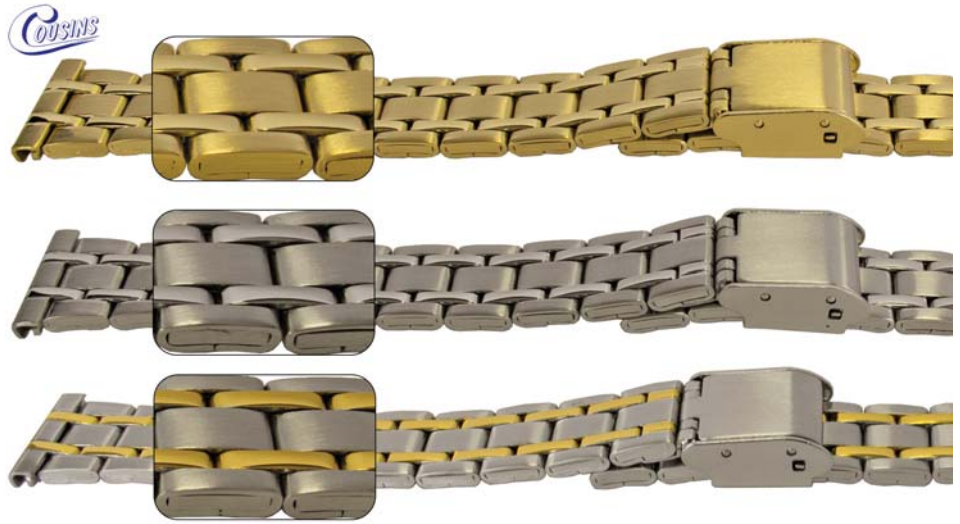

Ref: B44368
See Page: 1058

10 to 14mm Fitting

Bracelet – Centre Opening

- GP (Gold Plated)
- SS (Stainless Steel)
- 2T (Two Tone)
- Sizes 10mm - 14mm

Dimensions:

- Bracelet Fitting x (Maximum Bracelet Width x Clasp Fitting Width)