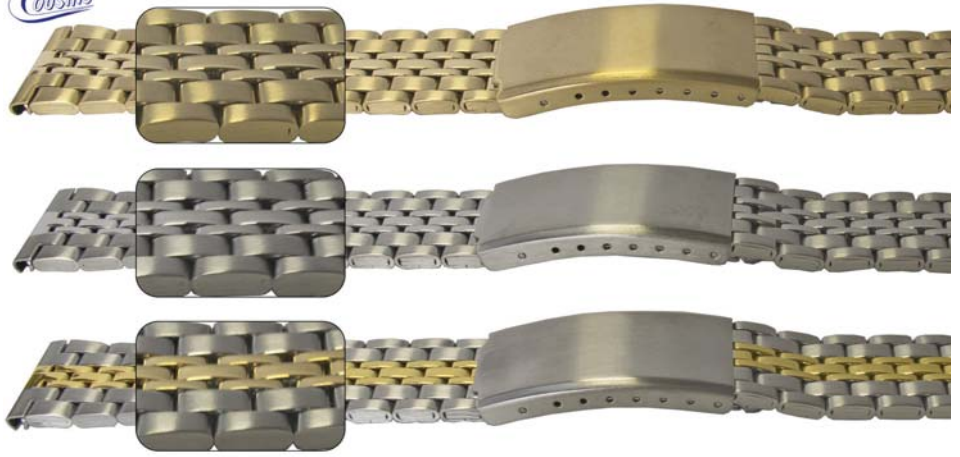

16mm Fitting

Bracelet – Centre Opening

- GP (Gold Plated)
- SS (Stainless Steel)
- 2T (Two Tone)
- Sizes 16mm

Dimensions:

- Bracelet Fitting x (Maximum Bracelet Width x Clasp Fitting Width)

Code	Description	UOM	Price
B39393	16mm (16 x 14mm) GP	EACH	£4.50
B39394	16mm (16 x 14mm) SS	EACH	£3.05

Code	Description	UOM	Price
B39395	16mm (16 x 14mm) 2T	EACH	£3.55

16mm Fitting

Bracelet – Centre Opening

- GP (Gold Plated)
- SS (Stainless Steel)
- 2T (Two Tone)
- Sizes 16mm

Dimensions:

- Bracelet Fitting x (Maximum Bracelet Width x Clasp Fitting Width)