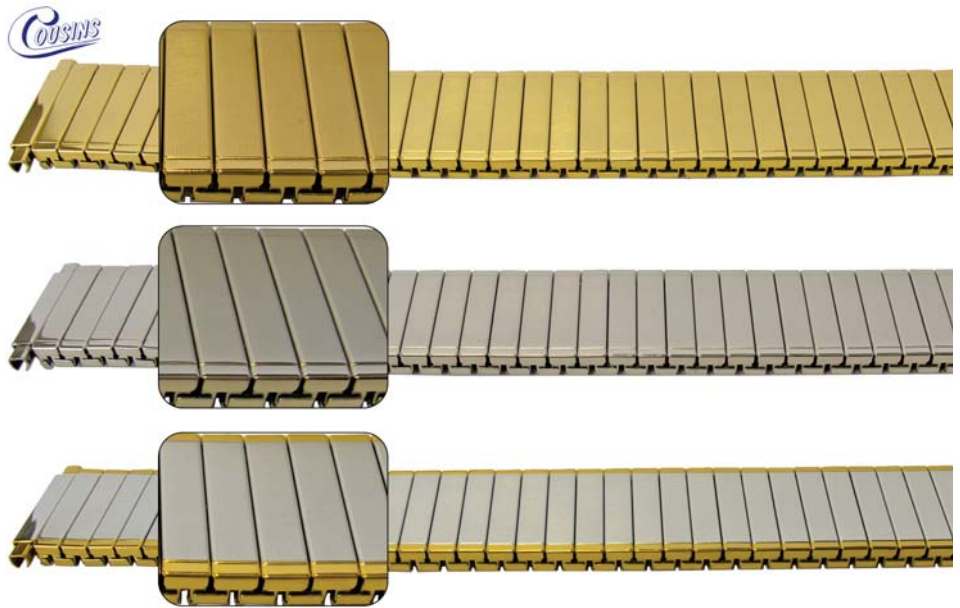

Ref: P48585
See Page: 951

11 to 20mm, Mirror Edge

Expander Bracelet - Squeeze Ends - Mirror Edge

- GP (Gold Plated)
- SS (Stainless Steel)
- 2T (Two Tone)
- Squeeze ends (sizes 11mm to 20mm)

Dimensions:

- Bracelet Fitting x (Maximum Bracelet Width)