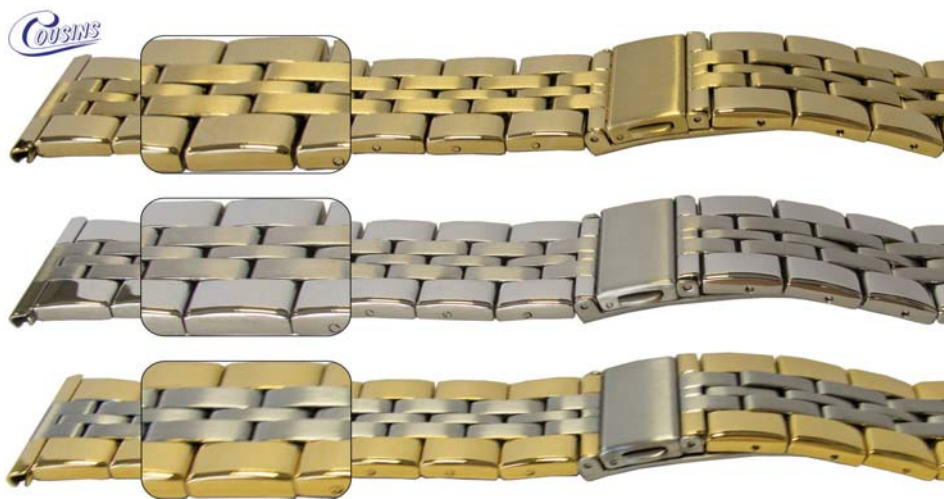

Bracelet – Spring Loaded Centre Clasp

- GP (Gold Plated)
- SS (Stainless Steel)
- 2T (Two Tone)
- Sizes 20mm, 22mm & 24mm

Dimensions:

- Bracelet Fitting x (Maximum Bracelet Width x Clasp Fitting Width)

Code	Description	UOM	Price
B38961	20mm (22 x 20mm) GP	EACH	£4.35
B38962	20mm (22 x 20mm) SS	EACH	£3.25
B38963	20mm (22 x 20mm) 2T	EACH	£3.75
B38964	22mm (22 x 20mm) GP	EACH	£4.35
B38965	22mm (22 x 20mm) SS	EACH	£3.25