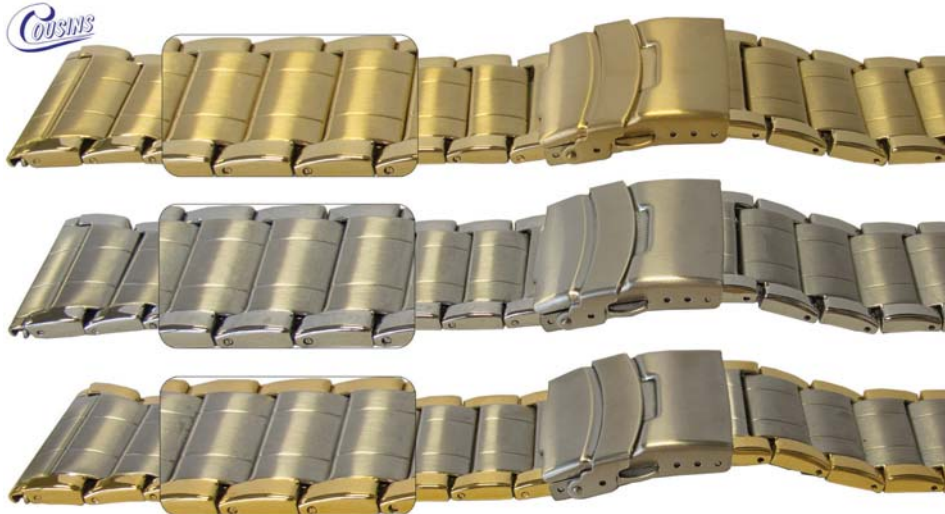

24 to 26mm Fitting

Bracelet - Centre Fold Safety Clasp

- GP (Gold Plated)
- SS (Stainless Steel)
- 2T (Two Tone)
- Sizes 24mm & 26mm

Dimensions:

- Bracelet Fitting x (Maximum Bracelet Width x Clasp Fitting Width)

COUSINS