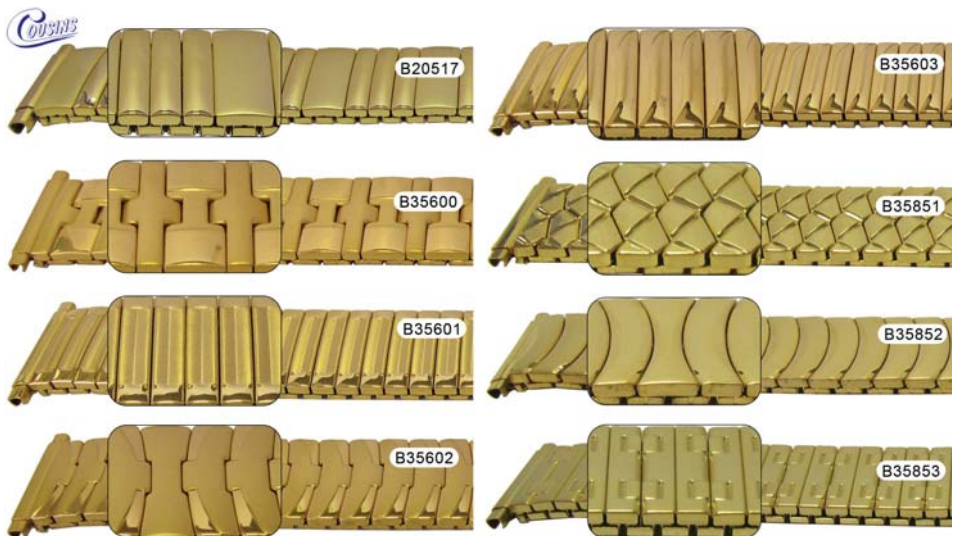

Code	Description	UOM	Price
B35589	18 to 22mm (17mm) SS	EACH	£3.25
B35875	18 to 22mm (17mm) SS	EACH	£3.25

Code	Description	UOM	Price
B35877	18 to 22mm (17mm) SS	EACH	£3.25
B36074	18 to 22mm (17mm) SS	EACH	£3.25

18 to 22mm Fitting

Expander Bracelet - Squeeze Ends - Back Catalogue (BC)

- Clips retained by Side Flaps
- Gold Plated (GP)
- Squeeze ends (sizes 18mm to 22mm)

Dimensions:
• Bracelet Fitting x (Maximum Bracelet Width)