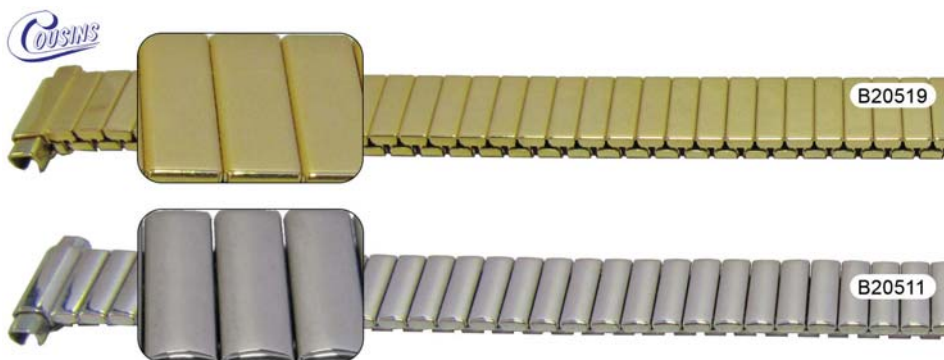

Expander Bracelet - Squeeze Ends - Back Catalogue (BC)

- 8mm Body
- Clips retained by Side Flaps
- Gold Plate
- Stainless Steel
- Squeeze ends (sizes 10mm to 12mm)

Dimensions:

- Bracelet Fitting x (Maximum Bracelet Width)